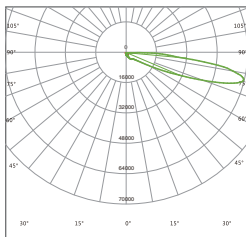

SP01 Product Range

Model No	SP01-400	SP01-800	SP01-1K2	SP01-1K6	SP01-1K8
Power Consumption (+5%)	400W	800W	1200W	1600W	1800W
Input Voltage	220-240 VAC, 50 / 60 Hz			200-420VAC, 50/60 Hz	
Control	1-10V dimmable, DALI, DMX control				
Luminous Flux (120lm/W)	48000lm	96000lm	144000lm	192000lm	240000lm 130lm/w
Luminous Flux (140lm/W)	56000lm	112000lm	168000lm	224000lm	273600lm 152lm/w
Efficacy (5000K Ra70)	125lm/W or 135lm/W				
CCT & CRI	5000K (3000K, 4000K, 5700K optional) Ra70 (Ra80 optional)				
Beam Angle	F05601, F05602, F05603, F05605, F05606, F05607				
Protection Rating	IP66, IK08				
Operating Temperature	-30°C to + 50°C				
Warranty	5 Years				

Photometric Diagrams

F05602

Mounting Options