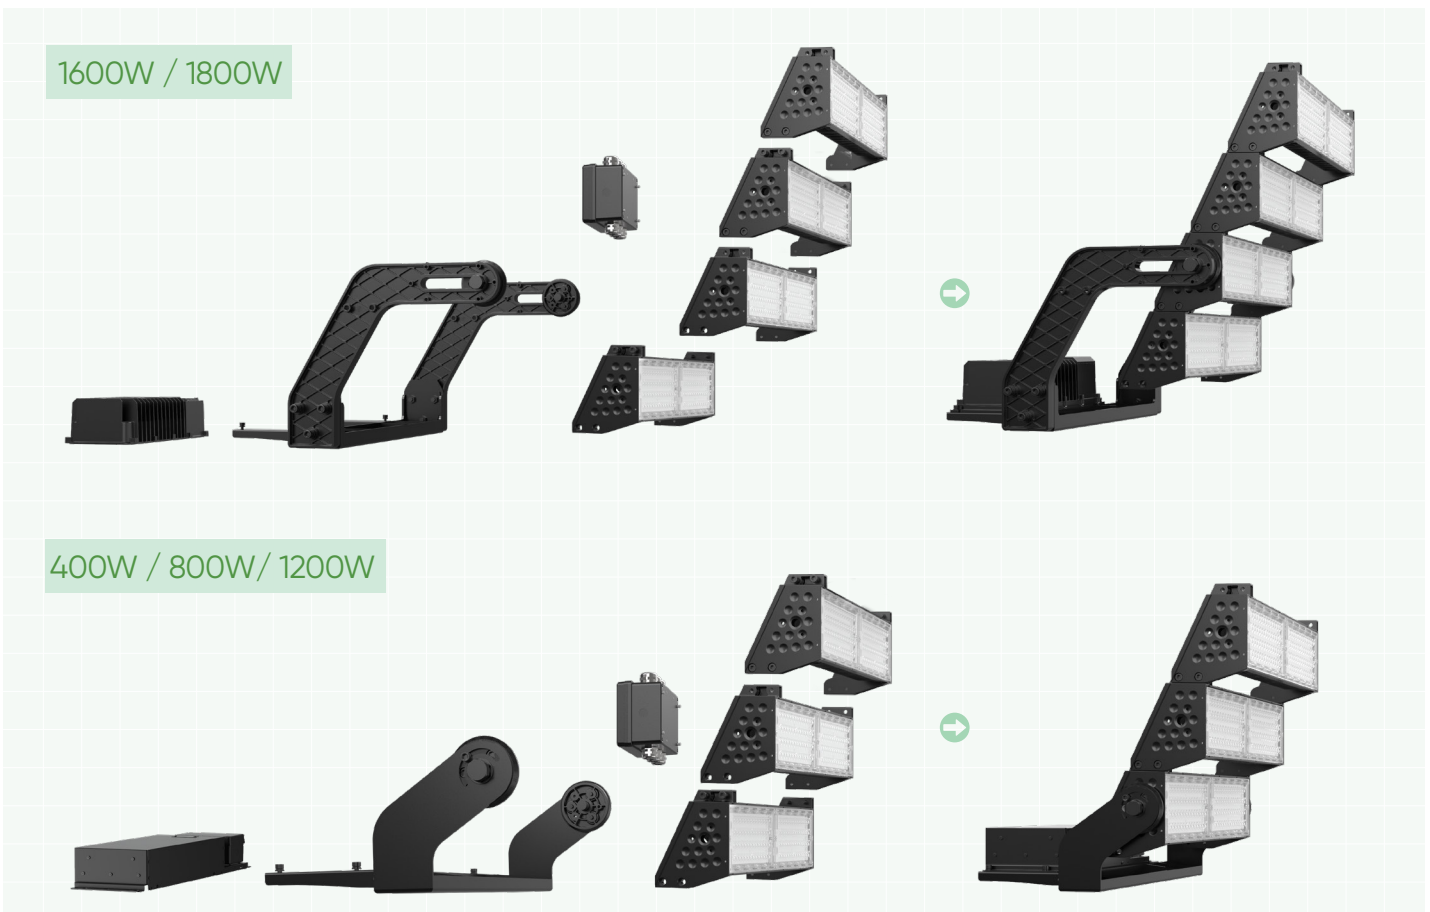

# High Compatibility & Flexibility to Meet DIY Floodlight Possibility

## Save SKU & Fast delivery time

Modular design in 1,2,3 or 4, available for 400W to 1800W.  
Each module is 400W. Easy to assemble makes it possible to DIY floodlights for projects.