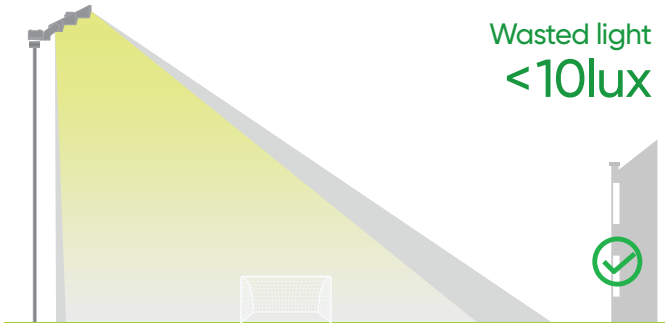

## Control well on Glare & Spill light

Adjustable visor:  
Avoiding up lighting pollution and spill light

Anti-glare grid: Reducing glare

Wasted light  
<10lux

SP01  
Being friendly to residential area

Others LED light  
Lighting wasted and light pollution