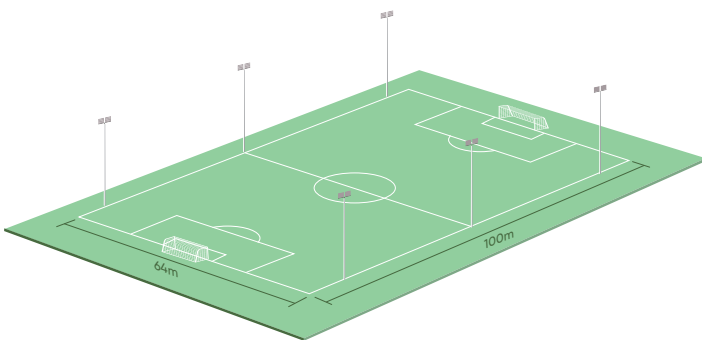

Poles	6 x 16 m		
Floodlight	16pcs SP01-1K2-5070-F05607		
Eave (PA)	212 Lux		
Emin/Eave	0.85	GR Max	46
Emin/Emax	0.68	ULR	0.5%
RA	70	MF	0.8