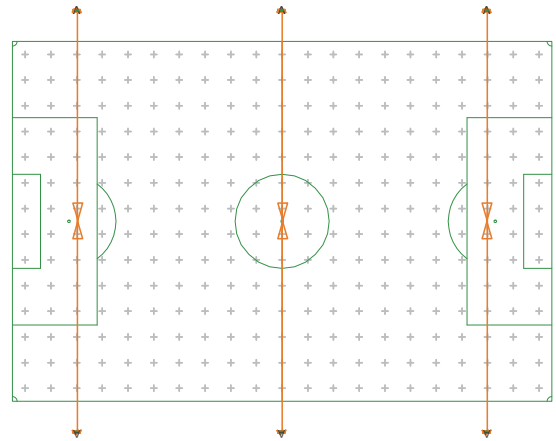

Light Where You Need It

Precise optic design, equipped with symmetric and asymmetrical beam angle. Focusing illuminate on the intended area and minimize scatter light reaching neighboring building, so that players and spectators are not dazzled.

Poles	6 x 16 m		
Floodlight	6pcs SP01-1K2-5070-F05607+H26		
Eave (PA)	76 Lux		
Emin/Eave	0.78	GR Max	45
Emin/Emax	0.67	ULR	0.0%
RA	70	MF	0.8