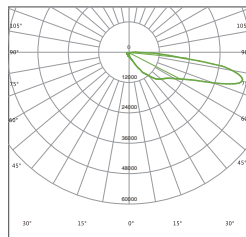

# SP01 Product Range

Model No	SP01-400	SP01-800	SP01-1K2	SP01-1K6	SP01-1K8
Power Consumption (+5%)	400W	800W	1200W	1600W	1800W
Input Voltage	220-240 VAC, 50 / 60 Hz			200-420VAC, 50/60 Hz	
Control	1-10V dimmable, DALI, DMX control				
Luminous Flux (120lm/W)	48000lm	96000lm	144000lm	192000lm	240000lm 130lm/w
Luminous Flux (140lm/W)	56000lm	112000lm	168000lm	224000lm	273600lm 152lm/w
Efficacy (5000K Ra70)	125lm/W or 135lm/W				
CCT & CRI	5000K (3000K, 4000K, 5700K optional) Ra70 (Ra80 optional)				
Beam Angle	F05601, F05602, F05603, F05605, F05606, F05607				
Protection Rating	IP66, IK08				
Operating Temperature	-30°C to + 50°C				
Warranty	5 Years				

## Photometric Diagrams

F05601

F05602

F05603

F05605

F05606

F05607