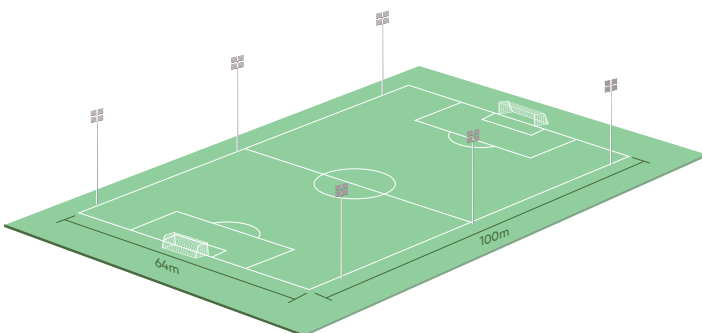

Poles	6 x 16 m		
Floodlight	16pcs SP01-1K8-5070-F05605 10pcs SP01-1K8-5070-F05607		
Eave (PA)	505 Lux		
Emin/Eave	0.74	GR Max	45
Emin/Emax	0.61	ULR	0.0%
RA	70	MF	0.8