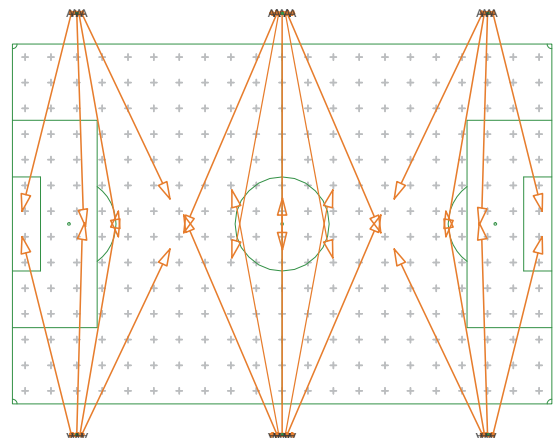

Poles	6 x 16 m		
Floodlight	16pcs SP01-1K8-5070-F05605 10pcs SP01-1K8-5070-F05607		
Eave (PA)	505 Lux		
Emin/Eave	0.74	GR Max	45
Emin/Emax	0.61	ULR	0.0%
RA	70	MF	0.8