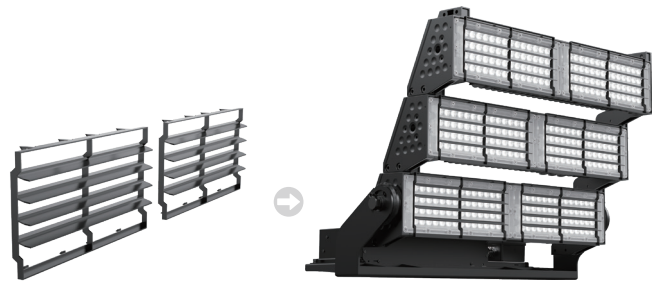

Anti-glare grid: Reducing glare