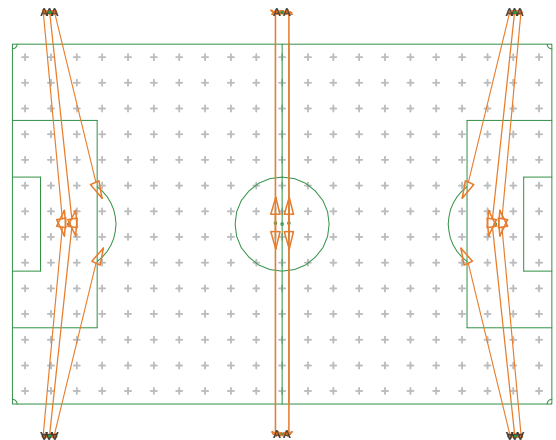

Poles	6 x 16 m		
Floodlight	16pcs SP01-1K2-5070-F05607		
Eave (PA)	212 Lux		
Emin/Eave	0.85	GR Max	46
Emin/Emax	0.68	ULR	0.5%
RA	70	MF	0.8