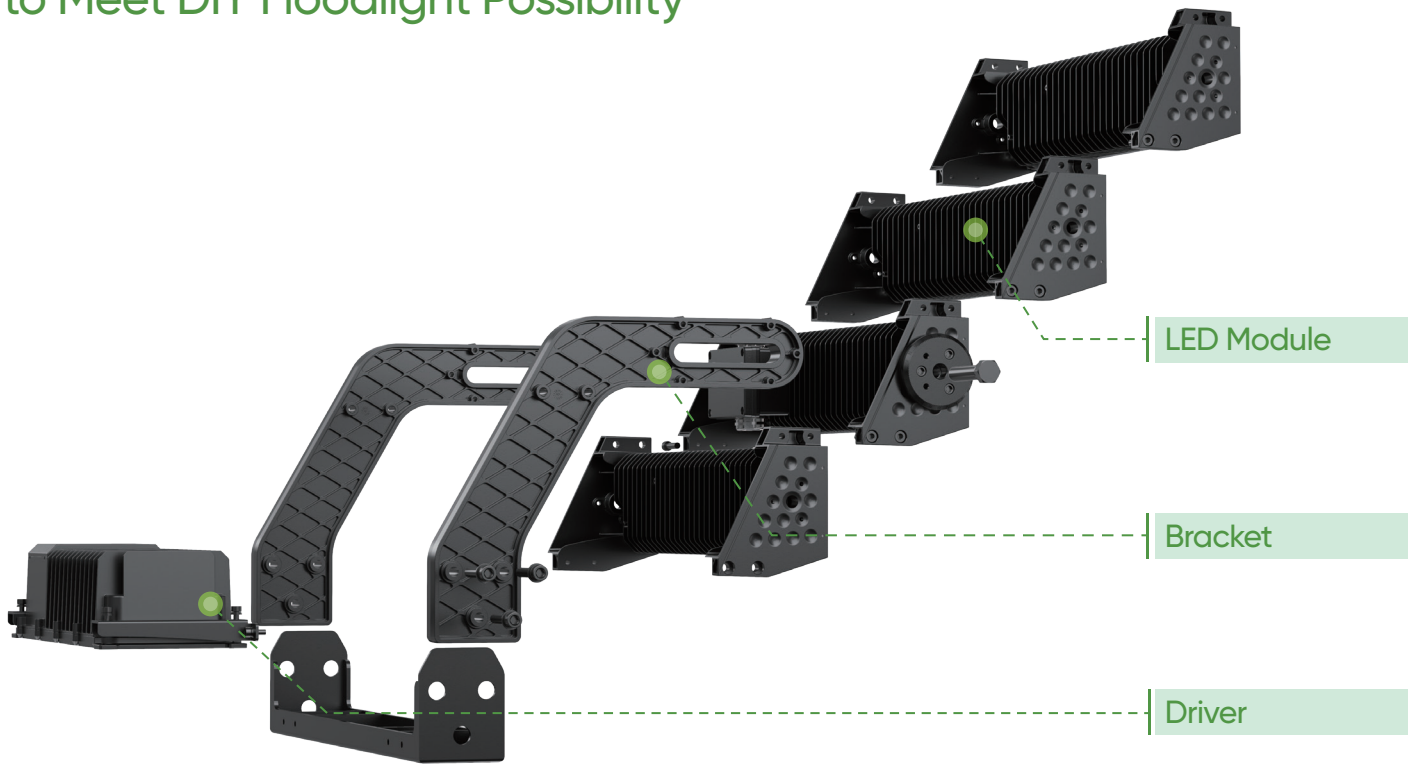

# TUPEX ATLETICO LED

Modular LED Stadium Light  
Easy to DIY & Refresh & Maintenance

Precise optics and electrical characteristics make it perfect for outdoor high mast and HDTV broadcasting applications. Special powder coating process makes it to be used in harsh environment.

# High Compatibility & Flexibility to Meet DIY Floodlight Possibility

## Save SKU & Fast delivery time

Modular design in 1,2,3 or 4, available for 400W to 1800W.  
Each module is 400W. Easy to assemble makes it possible to DIY floodlights for projects.

## Create Entertainment & Enjoy Experience

Perfect stadium lighting system not only ensures the visibility and high definition of the gaming scene but also helps stimulate the entertainment enthusiasm of spectators, photographers, and fans who are in front of the TV to satisfy their viewing experience. SP01 scores 90+ on the TLCI. It provides to the camera the real color of the athletes or of the illuminated scene to optimise TV viewing.