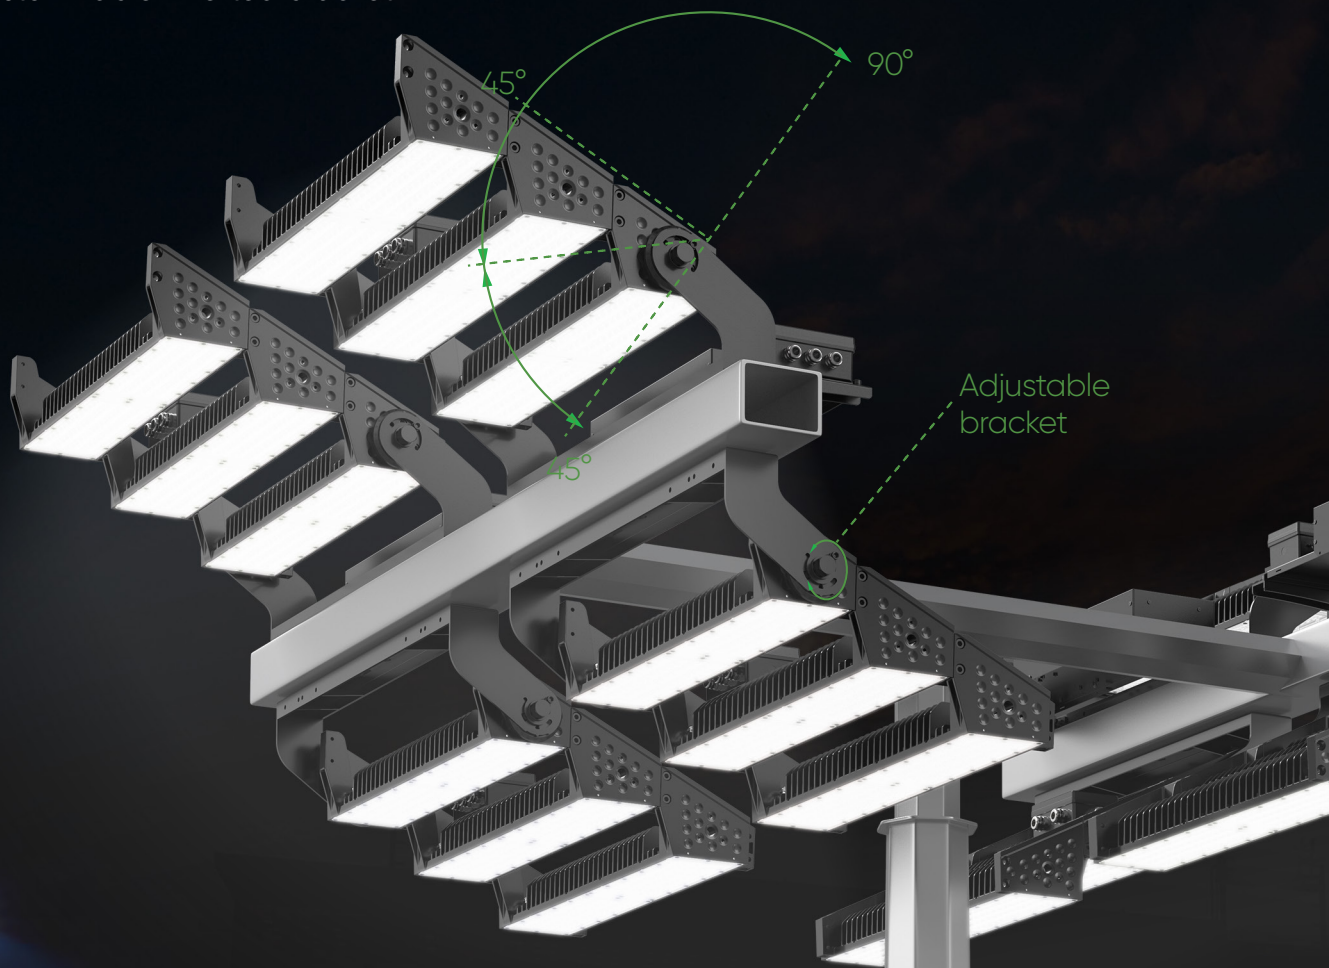

### Flexible installations:

Fixed on bracket

Clamp bracket mount

Wall mount

Hook mount in the pole

Fixed into cabinet

## Installation & Maintenance

Adjustable modules via clear scale is easily to fixate floodlight orientation.  
Optional customizable inverted bracket