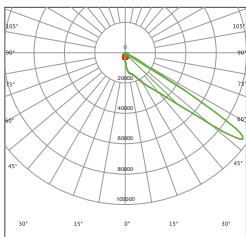

SP01 Product Range

Model No	SP01-400	SP01-800	SP01-1K2	SP01-1K6	SP01-1K8
Power Consumption (+5%)	400W	800W	1200W	1600W	1800W
Input Voltage	220-240 VAC, 50 / 60 Hz			200-420VAC, 50/60 Hz	
Control	1-10V dimmable, DALI, DMX control				
Luminous Flux (120lm/W)	48000lm	96000lm	144000lm	192000lm	240000lm 130lm/w
Luminous Flux (140lm/W)	56000lm	112000lm	168000lm	224000lm	273600lm 152lm/w
Efficacy (5000K Ra70)	125lm/W or 135lm/W				
CCT & CRI	5000K (3000K, 4000K, 5700K optional) Ra70 (Ra80 optional)				
Beam Angle	F05601, F05602, F05603, F05605, F05606, F05607				
Protection Rating	IP66, IK08				
Operating Temperature	-30°C to + 50°C				
Warranty	5 Years				

Photometric Diagrams

F05601