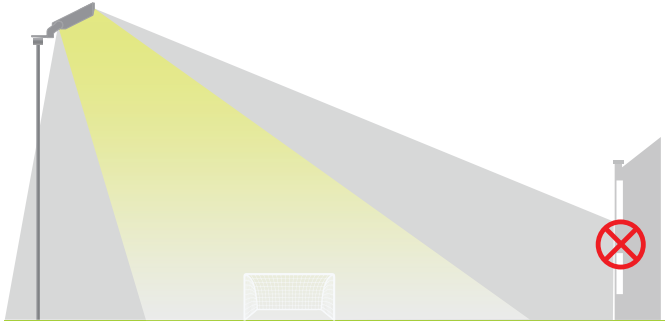

## Control well on Glare & Spill light

Adjustable visor:  
Avoiding up lighting pollution and spill light

Anti-glare grid: Reducing glare

Wasted light  
<10lux

SP01  
Being friendly to residential area

Others LED light  
Lighting wasted and light pollution

# Light Where You Need It

Precise optic design, equipped with symmetric and asymmetrical beam angle. Focusing illuminate on the intended area and minimize scatter light reaching neighboring building, so that players and spectators are not dazzled.