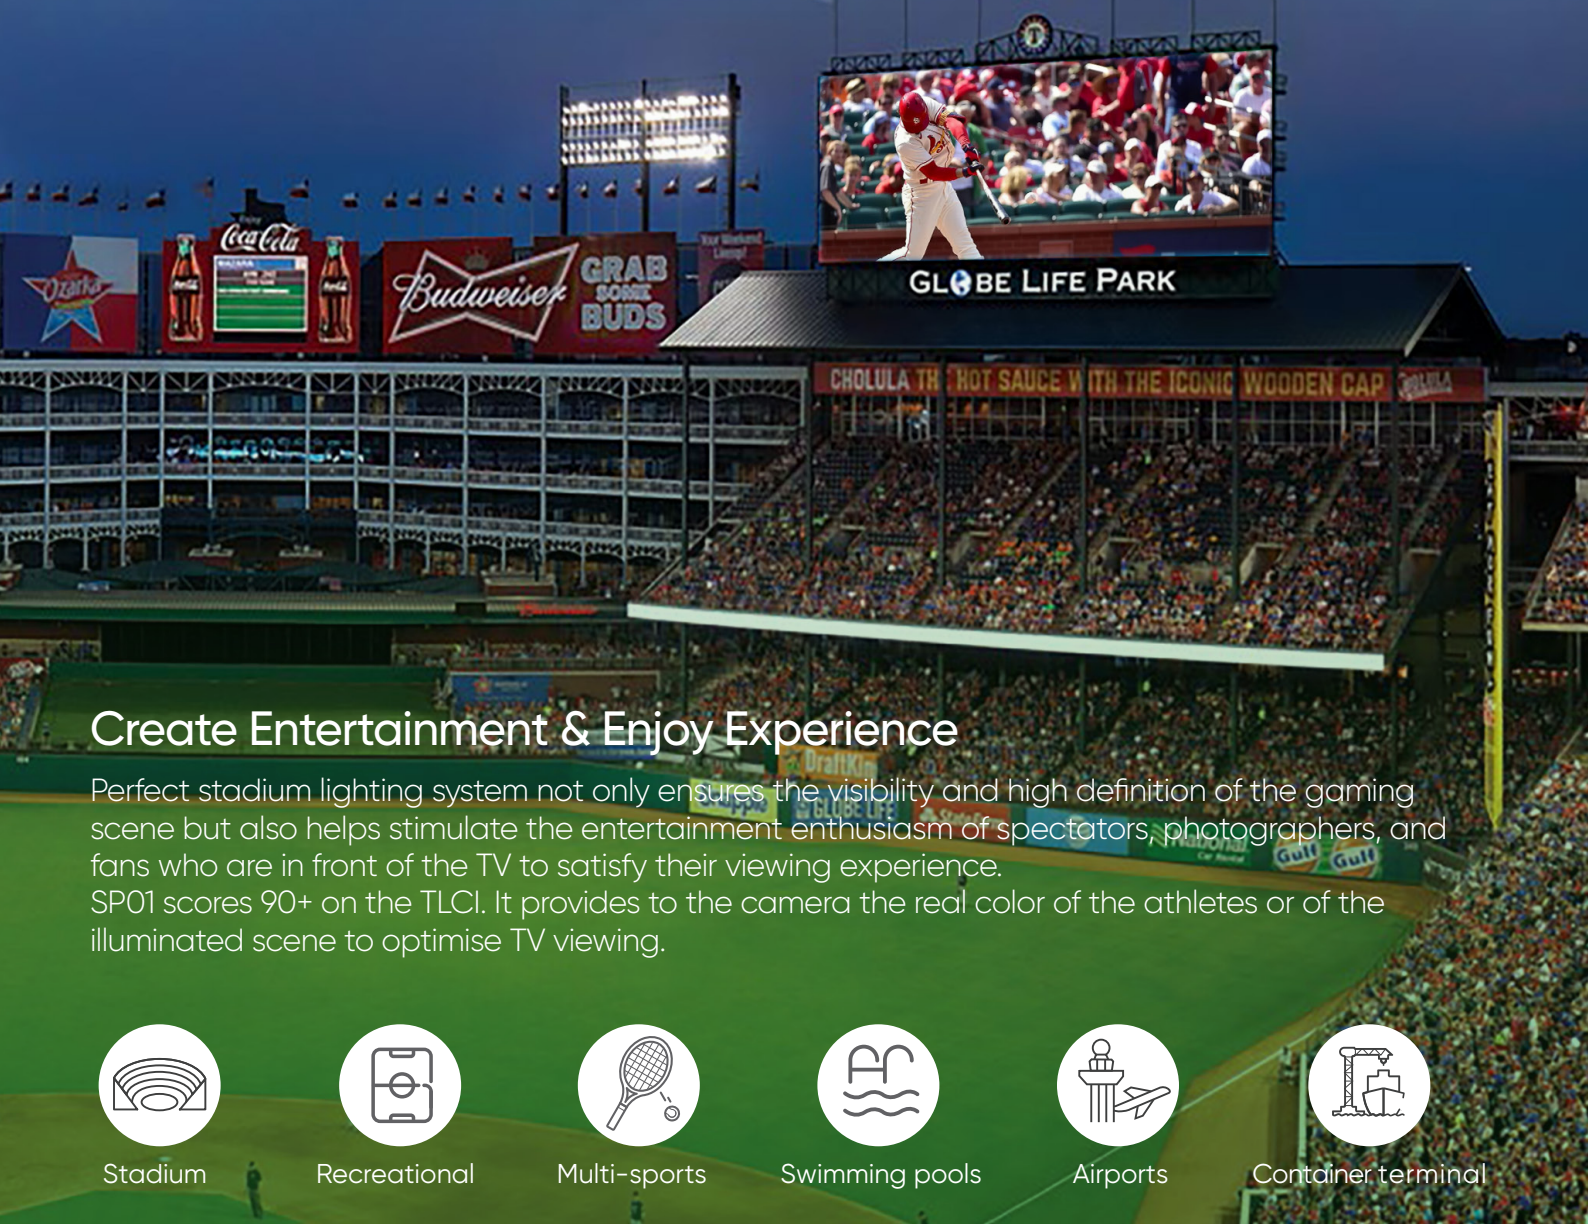

## Create Entertainment & Enjoy Experience

Perfect stadium lighting system not only ensures the visibility and high definition of the gaming scene but also helps stimulate the entertainment enthusiasm of spectators, photographers, and fans who are in front of the TV to satisfy their viewing experience. SP01 scores 90+ on the TLCI. It provides to the camera the real color of the athletes or of the illuminated scene to optimise TV viewing.