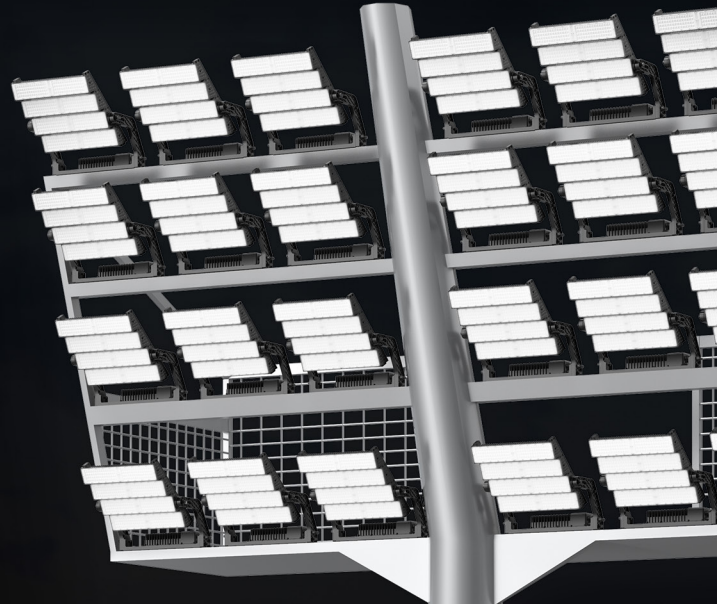

Multi-functional LED Driver

- Compact design in light weight but with High efficiency up to **97%**. Various smart control systems, 0-10V, Dali 2.0, DMX control, and professional software support.
- **3 output channels** with free parallel connection to meet almost all project needs
- With surge protection & all-round protections (OVP, OCP, SCP, OTP)
- It can record the latest 5 times of parameter input, if it is damaged, the data will be favorable for the result analysis.

**Self-developed
1800W**