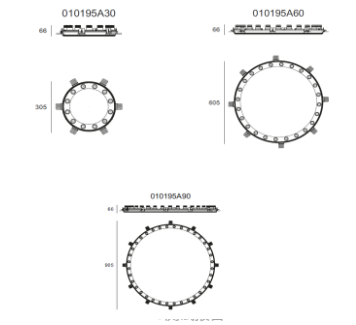

BASSO LED

Basso LED

Product Name	Product
Item No.	Led Down Light
Standard	2261 / 2262 / 2263
Color	GB7000.1-2018
Sort	WH+BK
	LED Recessed Light
	Photoelectric Spec.
Chip	Osram
Lumen	1909.46Lm
Power	25W/35W/50W/70W/75W/105W
CRI	CRI > 90
Beam angle	25°/40°
Glare Index	UGR < 19
Lighting Efficiency	90%
Luminous Efficiency	80.51Lm/W
Current	600Ma/800Ma/2*600Ma/2*800Ma/3*600Ma/3*800Ma
CCT	2700K/3000K/3500K/4000K/5000K
Driver	Tridonic
Size	305*66mm/605*66mm/905*66mm
Hole Size	Φ315mm/Φ615mm/Φ915mm
Frequency	50/60Hz
LED Hours	> 50.000H L80B10 10K
	Other Spec.
IP Rate	IP20
Installation	Recessed
Outer Box	103*103*12CM
Qty/ctn	1PCS
N.W	9.8KGS/11.3KGS/13.9KGS
G.W	10.5KGS/13.5GS/15.5KGS
Frequency	50/60Hz

Adjustable LED down spot lights, using the first-line brand high index finger chip, Ra≥90, no red UV radiation, very little heat dissipation.

Keeping round and square, trim and trimless in different projects