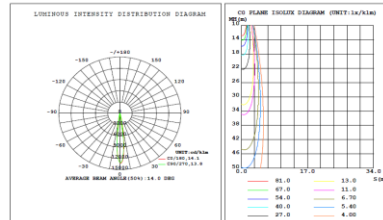

BASSO LED

Basso LED

Product Name	Product
Item No.	Led Down Light
Standard	2261 / 2262 / 2263
Color	GB7000.1-2018
Sort	WH+BK
	LED Recessed Light
	Photoelectric Spec.
Chip	Osram
Lumen	1909.46Lm
Power	25W/35W/50W/70W/75W/105W
CRI	CRI > 90
Beam angle	25°/40°
Glare Index	UGR < 19
Lighting Efficiency	90%
Luminous Efficiency	80.51Lm/W
Current	600Ma/800Ma/2*600Ma/2*800Ma/3*600Ma/3*800Ma
CCT	2700K/3000K/3500K/4000K/5000K
Driver	Tridonic
Size	305*66mm/605*66mm/905*66mm
Hole Size	Φ315mm/Φ615mm/Φ915mm
Frequency	50/60Hz
LED Hours	> 50.000H L80B10 10K
	Other Spec.
IP Rate	IP20
Installation	Recessed
Outer Box	103*103*12CM
Qty/ctn	1PCS
N.W	9.8KGS/11.3KGS/13.9KGS
G.W	10.5KGS/13.5GS/15.5KGS
Frequency	50/60Hz