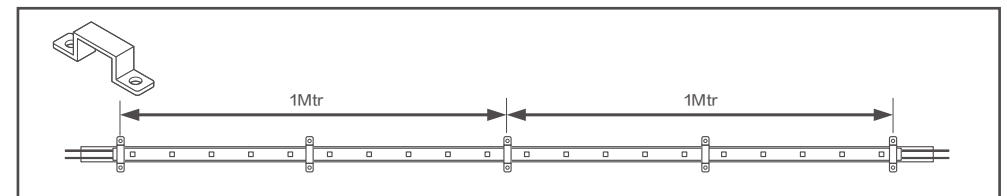

HYDROCOVE IP68 24V DC

- 402101 HYDROCOVE x36 5000 LED
9W/meter
- 402102 HYDROCOVE x70 5000 LED
18W/meter

5Mtr/Reel

CE RoHS IP68

TURPEX electric