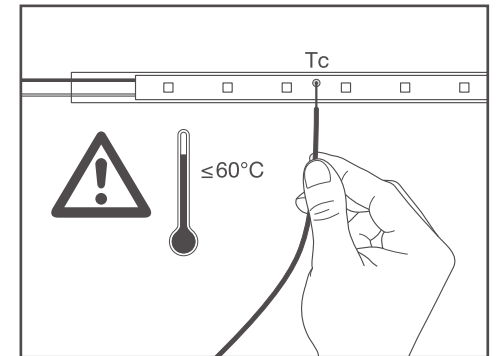

HYDROCOVE IP68 24V DC

- 402101 HYDROCOVE x36 5000 LED
9W/meter
- 402102 HYDROCOVE x70 5000 LED
18W/meter

5Mtr/Reel

CE RoHS IP68

TURPEX electric