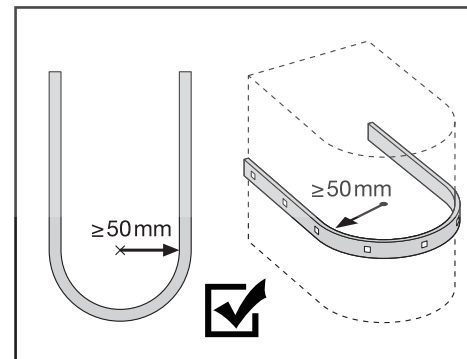

HYDROCOVE IP68 24V DC

- 402101 HYDROCOVE x36 5000 LED
9W/meter
- 402102 HYDROCOVE x70 5000 LED
18W/meter

5Mtr/Reel

CE RoHS IP68

TURPEX electric