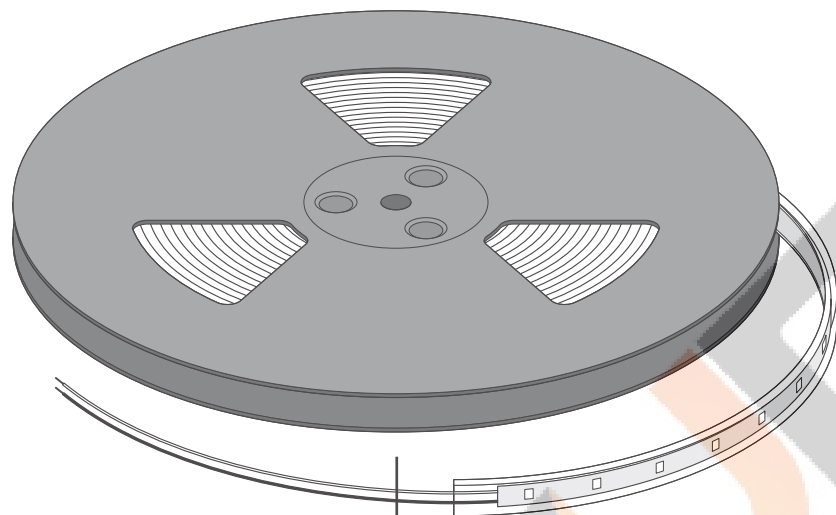

HYDROCOVE IP68 24V DC

- 402101 HYDROCOVE x36 5000 LED
9W/meter
- 402102 HYDROCOVE x70 5000 LED
18W/meter

5Mtr/Reel

CE RoHS IP68

TURPEX electric