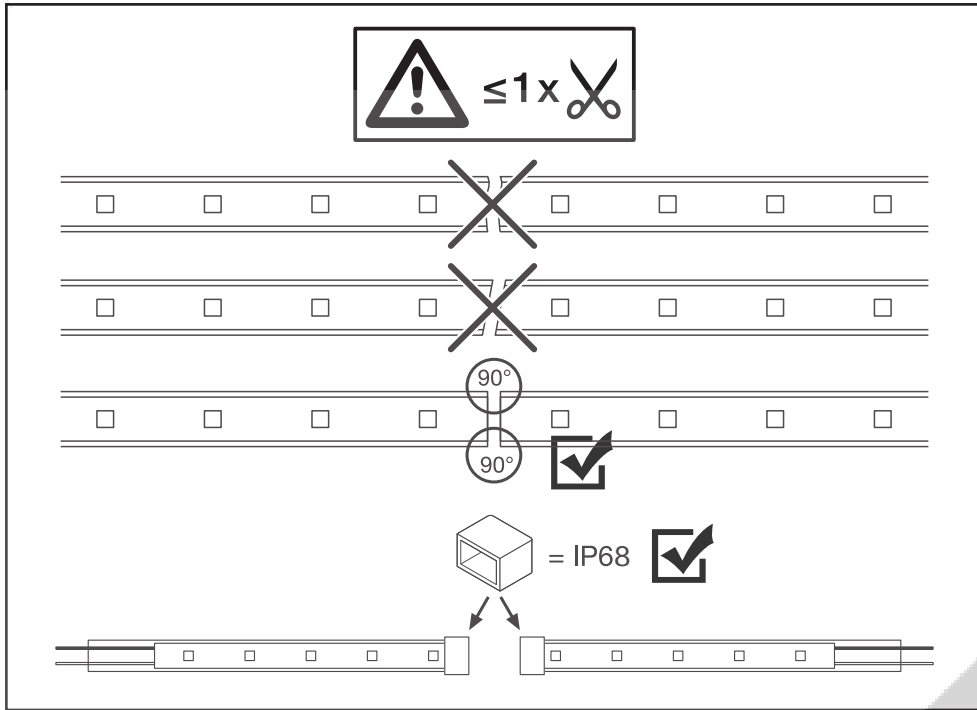

HYDROCOVE IP68 24V DC

- 402101 HYDROCOVE x36 5000 LED
9W/meter
- 402102 HYDROCOVE x70 5000 LED
18W/meter

5Mtr/Reel

CE RoHS IP68

TURPEX electric