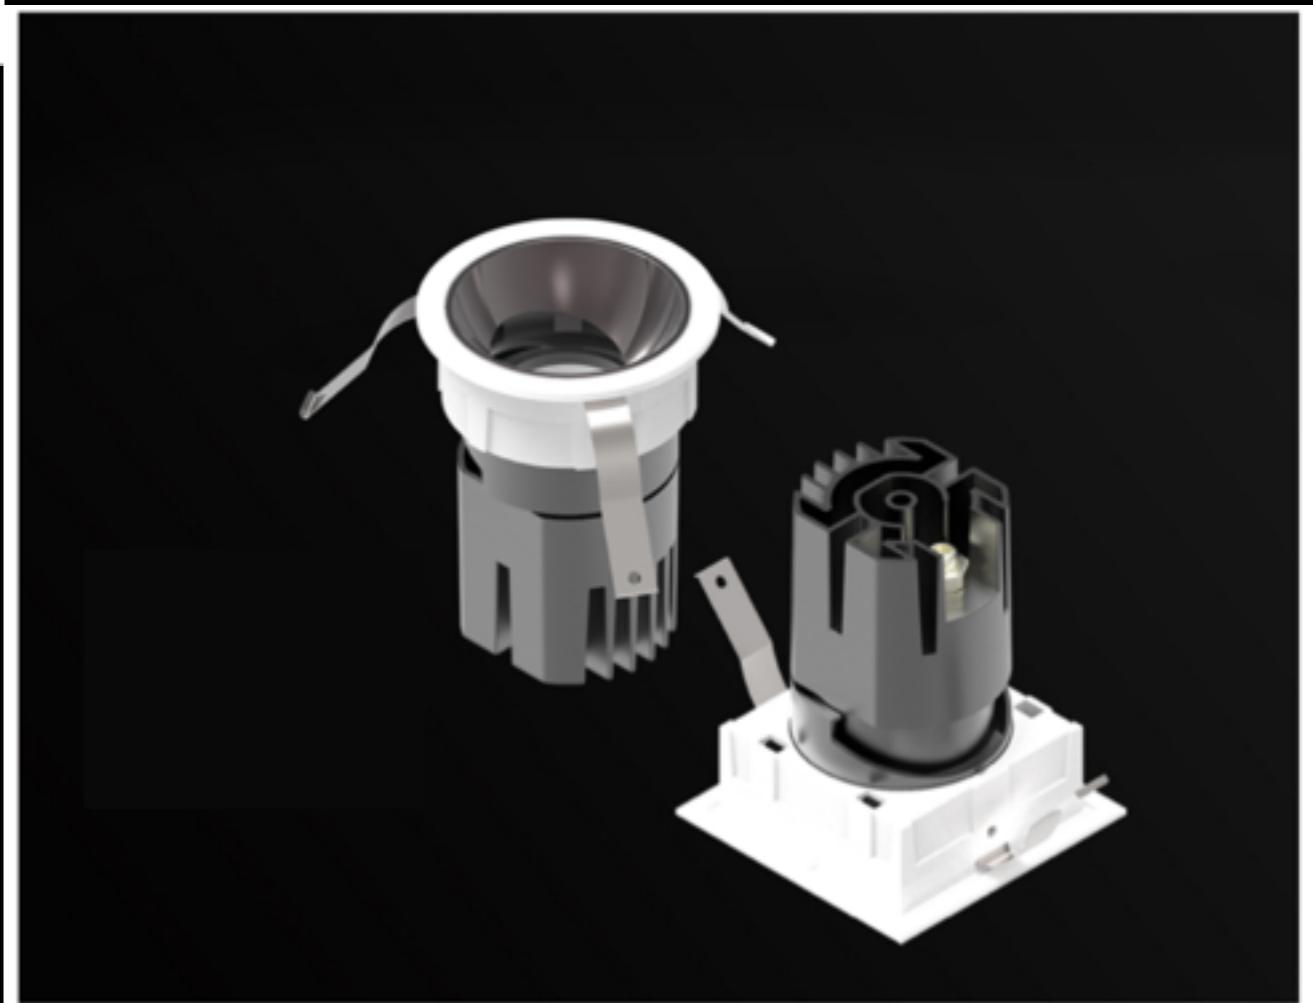

TUPEX ELECTRIC

PROFESSIONAL LIGHTING SYSTEM.

www.tupex.eu

ROUND

SQUARE

Deep Anti-glare

Deep Anti-glare

FIXED

ADJUSTABLE

Horizontal rotation 355°

Vertical rotation 25°

MURA LED Wall Washer

Item No.	Power	CRI	Beam angle	Lm/w	CCT
TUP-W313R-7W fixed	7W	>90	15° 24° 36°	90lm/w	3000K 4000K 5000K
TUP-W314R-12W	12W				
TUP-W315R-20W	20W				
TUP-W316R-30W	30W				
TUP-W317R-40W	40W				

LED & Driver

CREE COB

Power: 7W / 12W / 20W / 30W / 40W LED

Voltage: 36V SDCM<6

LIFUD driver:

Driver Voltage: 220-240VAC

Output current: 180mA / 300mA / 500mA / 750mA / 900mA

Output voltage: DC24-40V

IP20

MM

Power	Size	Cut Hole	High
7W	68	55	79.8
12W	84	75	105.2
20W	110	95	131.4
30W	142	125	153
40W	165	150	178