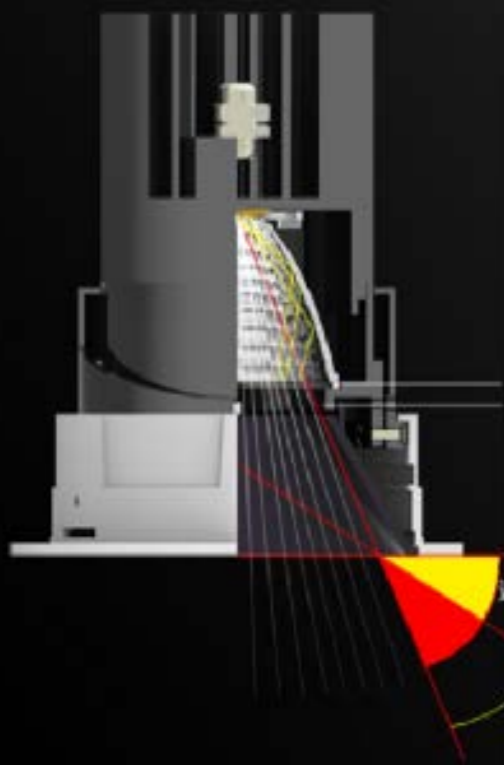

TUPEX ELECTRIC

PROFESSIONAL LIGHTING SYSTEM.

www.tupex.eu

ROUND

SQUARE

Deep Anti-glare

Deep Anti-glare

FIXED

ADJUSTABLE

Horizontal rotation 355°

Vertical rotation 25°

MURA LED Wall Washer

Item No.	Power	CRI	Beam angle	Lm/w	CCT
TUP-W313R-7W fixed	7W	>90	15° 24° 36°	90lm/w	3000K 4000K 5000K
TUP-W314R-12W	12W				
TUP-W315R-20W	20W				
TUP-W316R-30W	30W				
TUP-W317R-40W	40W				

IP20

MM

Power	Size	Cut Hole	High
7W	68	55	79.8
12W	84	75	105.2
20W	110	95	131.4
30W	142	125	153
40W	165	150	178