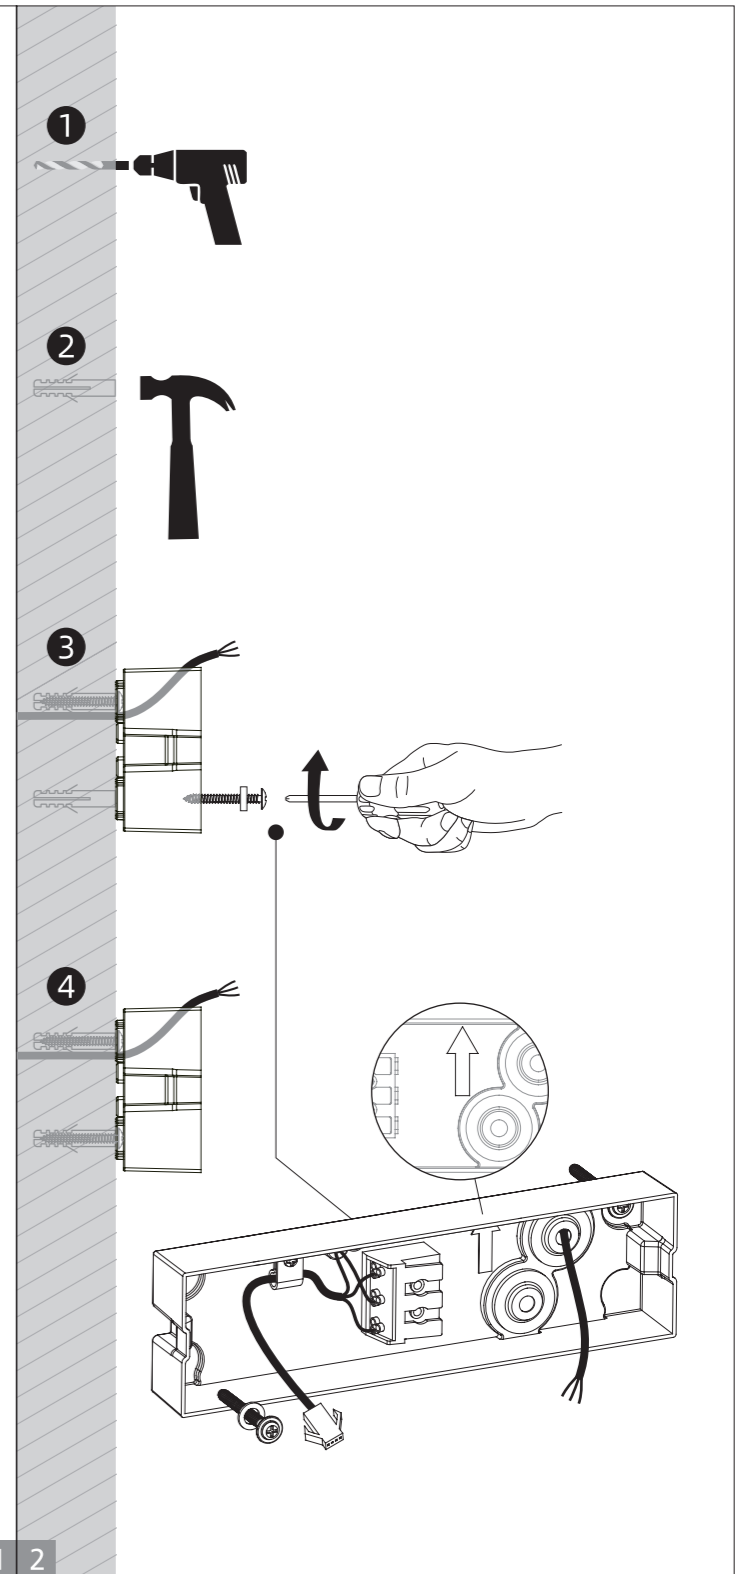

TUPeXelectric

Introduction

This wall lamp is a direct&indirect,direct/indirect lighting design, the lamp body is made of aluminum die-casting, which has good heat dissipation, the lamp surface is sprayed with outdoor sand grain powder, which is corrosion resistant. Besides, it adopts SMD light source, so that can do CCT adjustable version. Strong structure design, IP65 waterproof will suit to a wider application area.

Application Areas

It is designed for indoor and outdoor lighting applications hotel, park, and corridors etc.

Driver Datasheet (Triac Dimmable)

Total load wattage		10W	15W
Output	Output Voltage range	DC65-75V	
	Rated output current	120mA	180mA
	Line Regulation	±5%	
	Setup, Rise Time	≤0.5S	
	Flickering Index	<5%(LOW RISK)	
Input	Input Voltage	200-240V	
	Rated Input Voltage(V)	230V	
	Frequency	50Hz	
	Input Current	≤0.06A	≤0.09A
	Rated Input Current	≤0.05A	≤0.08A
	Power Factor	0.85	0.9
	THD	-	
	Efficiency	≥81%	≥83%
	No load wattage	≤1W	
	Protection	Short circuit protection	PASS
Over voltage protection		PASS	
Over temperature protection		PASS	
Safety &EMC	Withstand voltage	-	
	Isolation Resistance	-	
	Surge	IEC/EN61000-4-5(P<25W; L-N:500V, L/N-PE:1KV)	
	EMC Emission	EN55015, EN61000-3-2	
EMC Immunity	EN61000-4-2,3,4,5,6,8,11; EN61547		

Installation Instruction

WARNING

1. Switch off before installation.
2. Switch on only after complete installation and examination of the circuit.
3. Professional electrician for installation and maintenance only.

Turn Off Power Supply

Wall mounted installation

TUPex electric