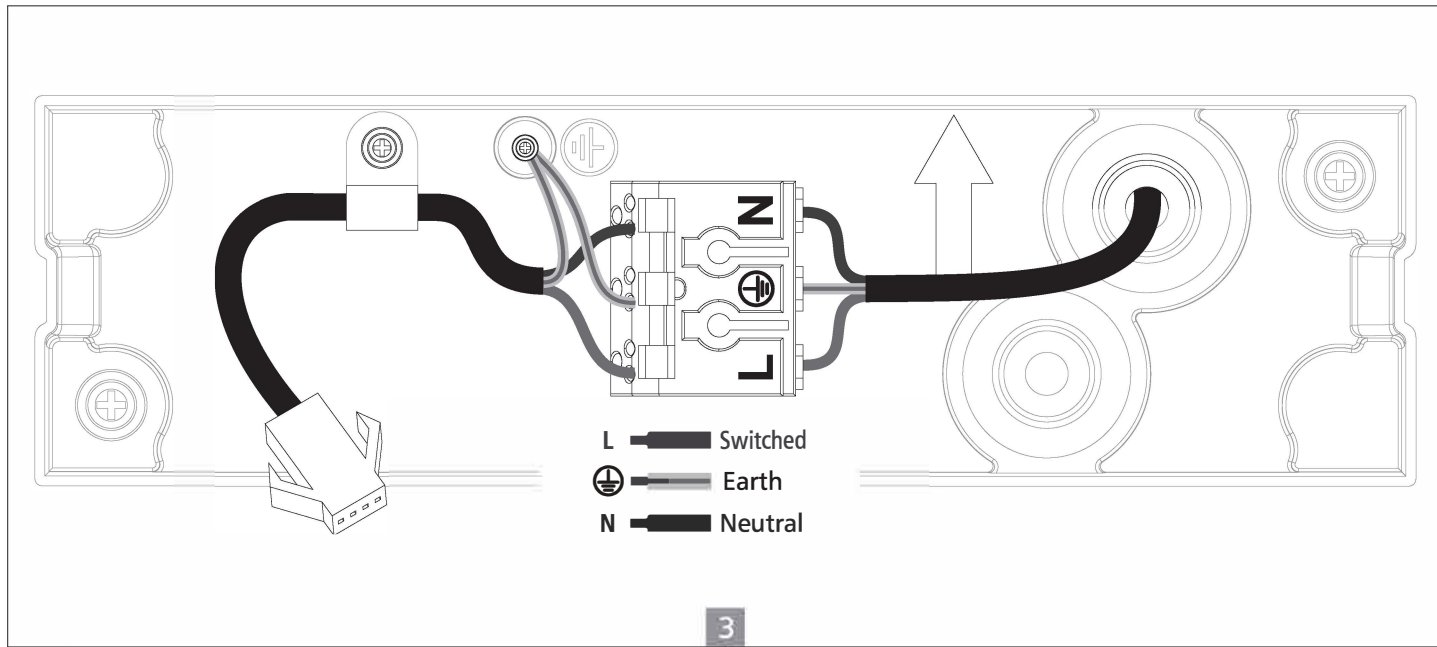

TUPex electric