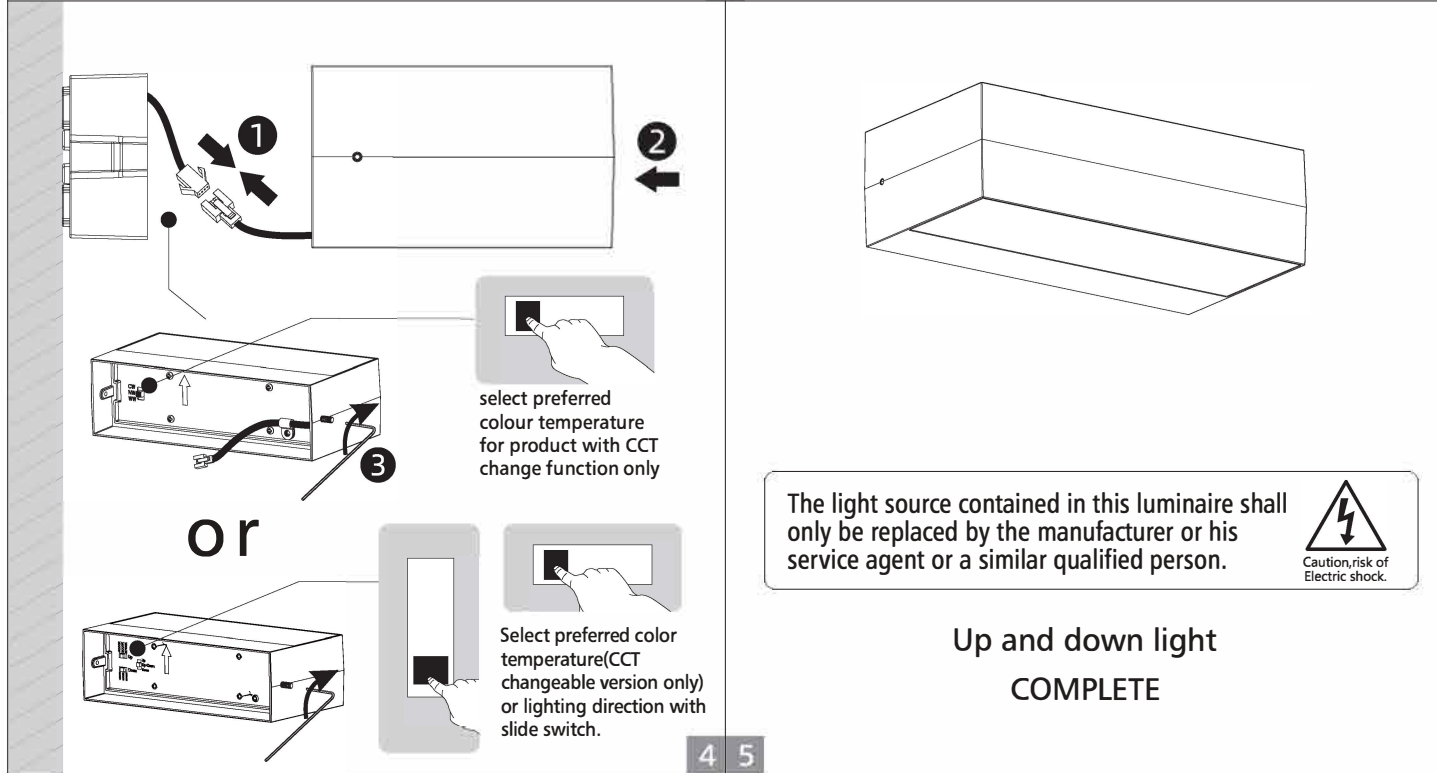

TUPex electric