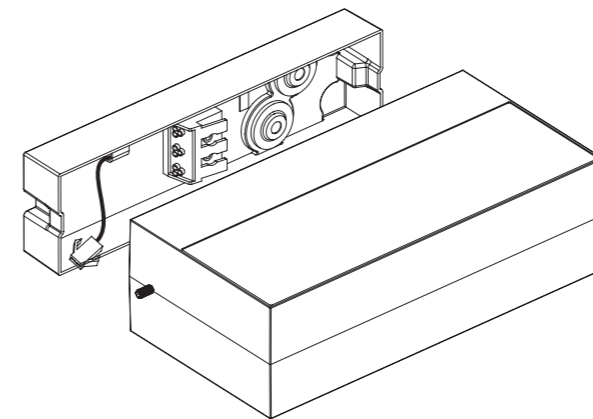

Wall mounted installation