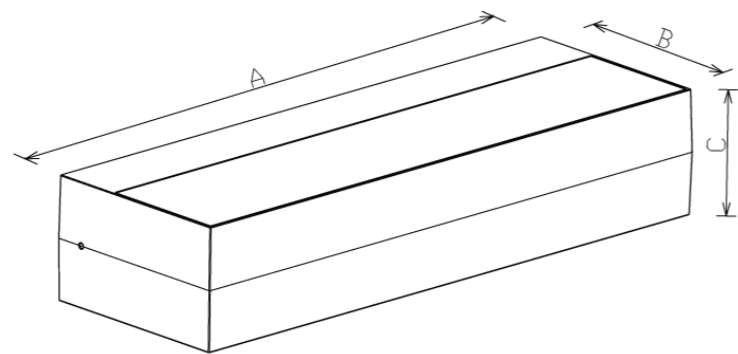

Driver Datasheet (Triac Dimmable)

Total load wattage		10W	15W	
Output	Output Voltage range	DC65-75V		
	Rated output current	120mA	180mA	
	Line Regulation	±5%		
	Setup, Rise Time	≤0.5S		
	Flickering Index	<5%(LOW RISK)		
Input	Input Voltage	200-240V		
	Rated Input Voltage(V)	230V		
	Frequency	50Hz		
	Input Current	≤0.06A	≤0.09A	
	Rated Input Current	≤0.05A	≤0.08A	
	Power Factor	0.85	0.9	
	THD	-		
	Efficiency	≥81%	≥83%	
	No load wattage	≤1W		
	Protection	Short circuit protection	PASS	
Over voltage protection		PASS		
Over temperature protection		PASS		
Safety &EMC	Withstand voltage	-		
	Isolation Resistance	-		
	Surge	IEC/EN61000-4-5(P<25W; L-N:500V, L/N-PE:1KV)		
	EMC Emission	EN55015, EN61000-3-2		
EMC Immunity	EN61000-4-2,3,4,5,6,8,11; EN61547