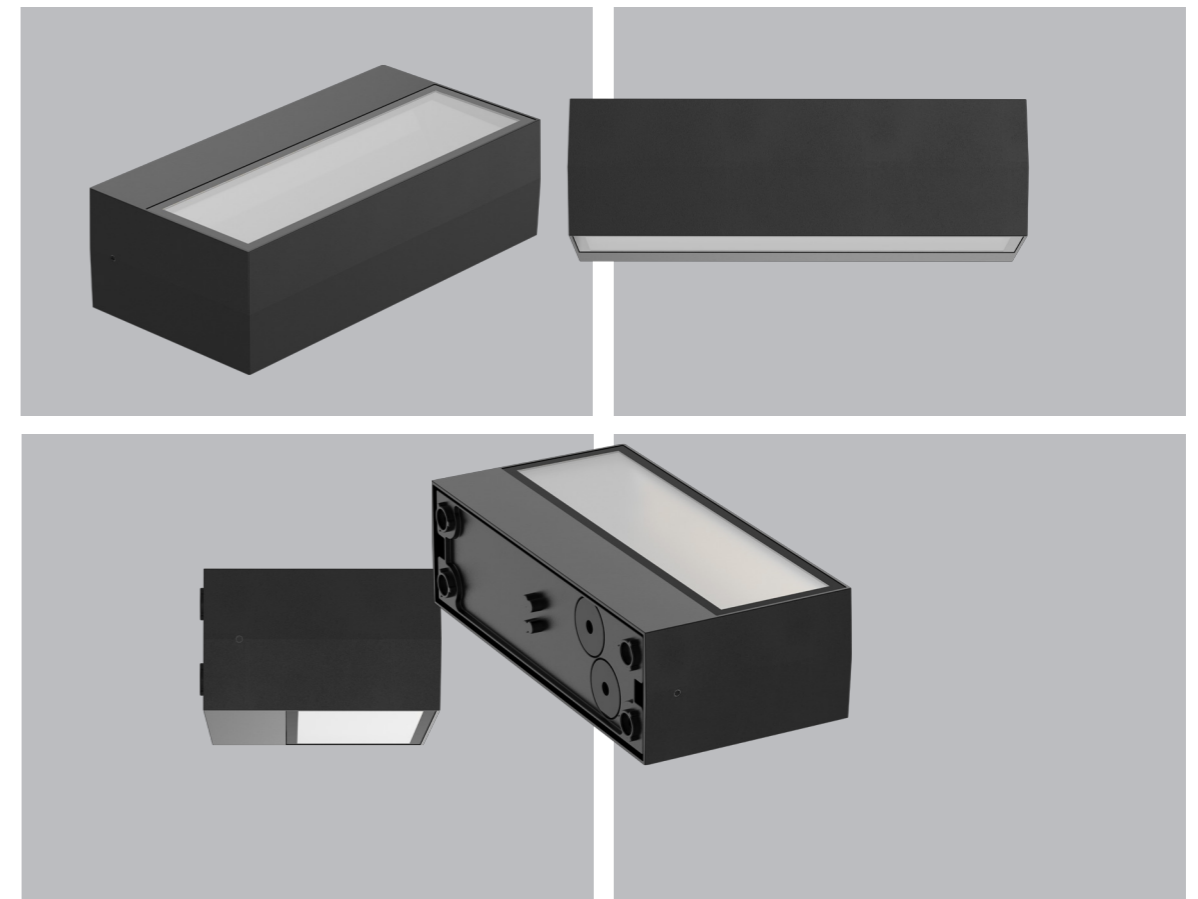

Entry /ECO

Standard /STD

Professional/PRO

ODM & OEM

Intelligent/INT

PRO
Specifications

TUPEX SCATO LED

WL88 Series

TUPeXelectric

Introduction

This wall lamp is a direct&indirect,direct/indirect lighting design, the lamp body is made of aluminum die-casting, which has good heat dissipation, the lamp surface is sprayed with outdoor sand grain powder, which is corrosion resistant. Besides, it adopts SMD light source, so that can do CCT adjustable version. Strong structure design, IP65 waterproof will suit to a wider application area.

Features

- Direct&indirect,direct/indirect lighting design.
- IP65 waterproof.
- Special reflector makes it a better wall washer effect.
- Interchangeable CCT(3000K+4000K+5700K)with slide switch.
- Loop in/loop out wire entry design.
- Internal flicker free driver.

Application Areas

It is designed for indoor and outdoor lighting applications hotel, park, and corridors etc.

Driver Datasheet (Triac Dimmable)

Total load wattage		10W	15W
Output	Output Voltage range	DC65-75V	
	Rated output current	120mA	180mA
	Line Regulation	±5%	
	Setup, Rise Time	≤0.5S	
	Flickering Index	<5%(LOW RISK)	
Input	Input Voltage	200-240V	
	Rated Input Voltage(V)	230V	
	Frequency	50Hz	
	Input Current	≤0.06A	≤0.09A
	Rated Input Current	≤0.05A	≤0.08A
	Power Factor	0.85	0.9
	THD	-	
	Efficiency	≥81%	≥83%
	No load wattage	≤1W	
	Protection	Short circuit protection	PASS
Over voltage protection		PASS	
Over temperature protection		PASS	
Safety &EMC	Withstand voltage	-	
	Isolation Resistance	-	
	Surge	IEC/EN61000-4-5(P<25W; L-N:500V, L/N-PE:1KV)	
	EMC Emission	EN55015, EN61000-3-2	
EMC Immunity	EN61000-4-2,3,4,5,6,8,11; EN61547		