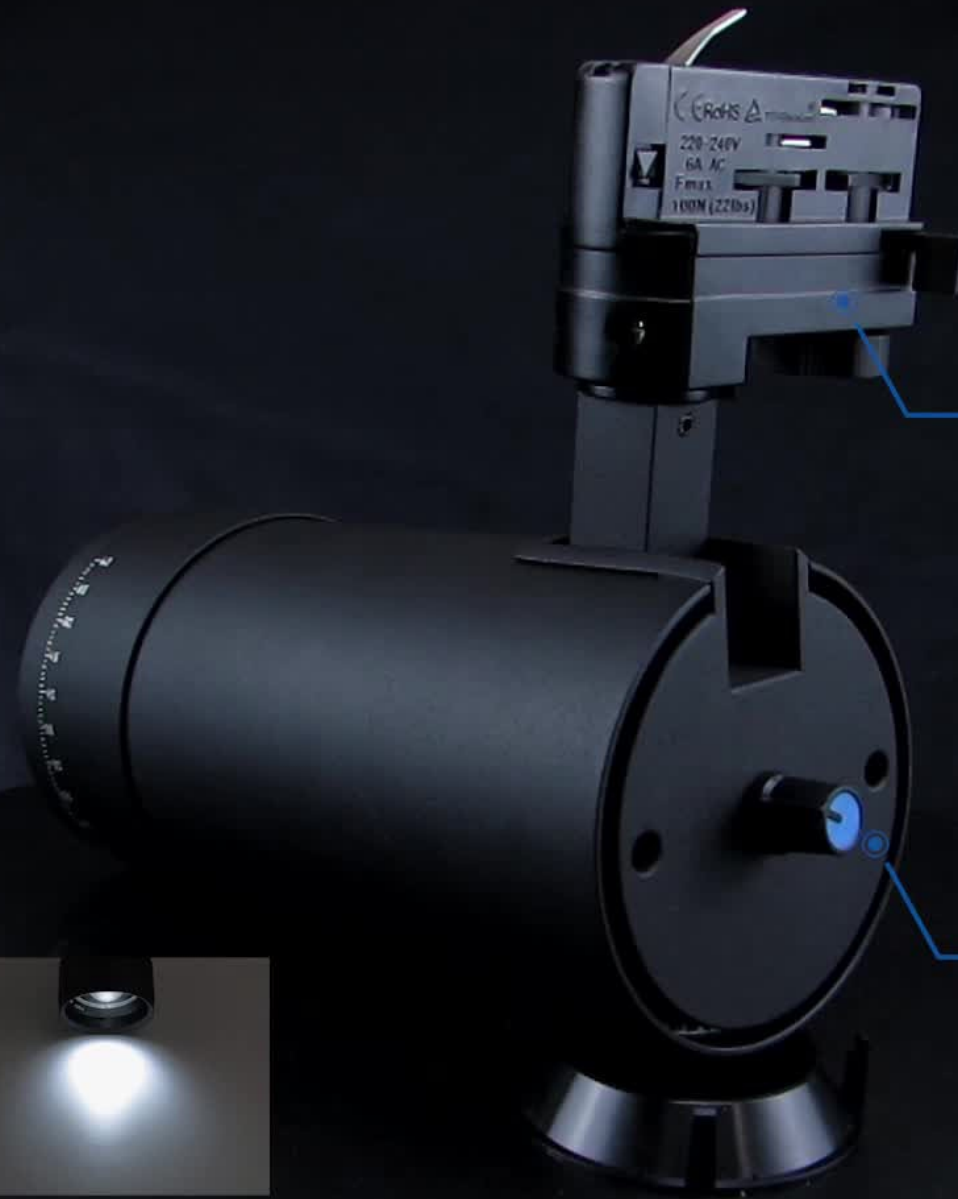

TUPEX ELECTRIC

2 / 3 / 4 Wire Installation

1%~100% Dimming