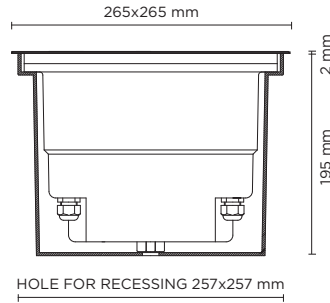

202010

HYDROQUADRO MAXI PRO

Square ground-recessed luminaire for outdoor installation, Phospho-chromatised and polyester powder coated die-cast copper-free aluminium body and stainless steel AISI 304 frame, tempered safety glass, moulded silicone gasket. Built-in LED driver 220-240V 50-60Hz, with 16 CREE XP-L LED. IP67 rating.

| light source* | light beam options | lumen output (lm) | lumin. efficacy (lm/w) |
|--------------------------|--------------------|-------------------|------------------------|
| 3000°K warm-white | | | |
| high-power led | 10° | 3.920 | 89.10 |
| high-power led | 30° | 3.720 | 84.55 |
| high-power led | 45° | 3.540 | 80.45 |

* Other light colors available on request: Neutral-white

Finish color options:

Stainless Steel

Technical features

Technical data

| | |
|--------------------------|--|
| Wattage | 44 WATT |
| IP Rating | IP67 |
| IK Rating | IK10 |
| Material | High corrosion resistance die-cast copper-free aluminum body |
| Trim | Stainless steel AISI 304 |
| Coating | Polyester powder coating with phosphocromating pre-finish |
| Light source | NR. 16 CREE "XP-L" LED |
| Screws | Stainless steel |
| Transformer | Electronic power supply 220/240V 50/60Hz built-in |
| Static weight resistance | Max 5000 Kg |
| Gasket | Silicone rubber |
| Glass | Tempered |
| Cable gland | Double M20 |
| Adjustable | +/- 15 degrees |
| Power cable | 1 mt. neoprene power cable included |
| Gross weight | 5,70 Kg |
| Included | Polypropilene recessing box included |