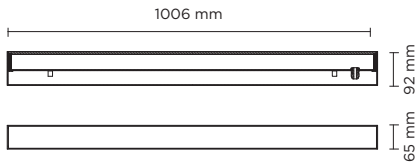

204001

LINE VETRO

Linear ground-recessed luminaire for outdoor installation, length 1.000mm, anodized extruded aluminium body, tempered safety glass, moulded silicone gaskets, stainless steel housing for recess. 24V remote driver needed, Low power EPISTAR SMD3528 LED. IP67 rating.

light source	light beam options	lumen output (lm)	lumin. efficacy (lm/w)
3000°K warm-white			
SMD 3528 LED	100°	480	40.00
4000°K warm-white			
SMD 3528 LED	100°	500	40.00

Finish color options:

Opal Glass

Technical features

Technical data

Wattage	12 WATT
IP Rating	IP67
IK Rating	IK09
Material	High corrosion resistance extruded copper-free aluminum body
Coating	Polyester powder coating with phosphochromating pre-finish
Light source	EPISTAR SMD3528 LED
Screws	Stainless steel
Housing	Stainless steel for recess included
Driver	24V DC Remote driver needed
Static weight resistance	Max 3000 Kg
Glass	Tempered
Power cable	1 mt. neoprene power cable included.
Gross weight	5,00 Kg