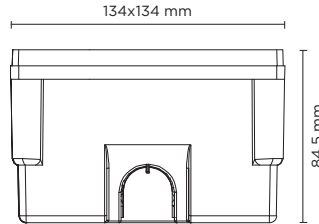

## HYDROFLOOR VETRO MEDIUM SQUARE

Square ground-recessed trimless uplight for outdoor installation, phospho-chromatised and polyester powder coated die-cast copper-free aluminium body, tempered safety glass, moulded silicone gasket. Built-in LED driver 220-240V 50-60Hz, with 5 CREE XP-G3 LED. IP67 rating.

#### Technical data

Wattage	8 WATT
IP Rating	IP67
IK Rating	IK10
Material	High corrosion resistance die-cast copper-free aluminum body
Coating	Polyester powder coating with phosphochromating pre-finish
Light source	NR. 5 x 1.5W CREE "XP-G3" LED
Screws	Stainless steel
Transformer	Electronic power supply 220/240V 50/60Hz built-in
Static weight resistance	Max 5000 Kg
Gasket	Silicone rubber
Glass	Tempered
Cable gland	PG9
Power cable	1 mt. neoprene power cable included
Gross weight	1,40 Kg
Included	Polypropilene recessing box included