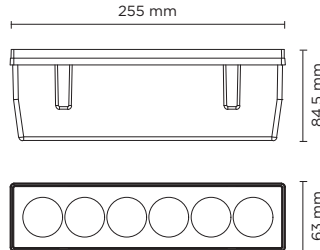

205002

HYDROFLOOR VETRO LINEAR

Linear ground-recessed trimless uplight for outdoor installation, phospho-chromatised and polyester powder coated die-cast copper-free aluminium body, tempered safety glass, moulded silicone gasket. Built-in LED driver 220-240V 50-60Hz, with 6 CREE XP-G3 LED. IP67 rating.

light source	light beam options	lumen output (lm)	lumin. efficacy (lm/w)
3000°K warm-white			
high-power led	10°	900	90.00
high-power led	30°	855	85.50
high-power led	45°	812	81.20
4000°K neutral-white			
high-power led	10°	940	94.00
high-power led	30°	893	89.30
high-power led	45°	848	84.80

Finish color options:

Glass

Technical features

Technical data

Wattage	10 WATT
IP Rating	IP67
IK Rating	IK10
Material	High corrosion resistance die-cast copper-free aluminum body
Coating	Polyester powder coating with phosphocromating pre-finish
Light source	NR. 6 x 1.5W CREE "XP-G3" LED
Screws	Stainless steel
Transformer	Electronic power supply 220/240V 50/60Hz built-in
Static weight resistance	Max 5000 Kg
Gasket	Silicone rubber
Glass	Tempered
Cable gland	PG9
Power cable	1 mt. neoprene power cable included
Gross weight	1,40 Kg
Included	Polypropilene recessing box included