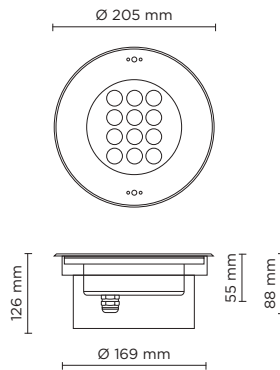

303002

POOL MAXI

Swimming-pool underwater luminaire, round shape, wall-recessed, completely made in stainless steel AISI 316L, polypropylene housing for recess. 24V remote driver needed, with 12 OSRAM LED. IP 68 rating.

light source	light beam options	lumen output (lm)	lumin. efficacy (lm/w)
3000°K warm-white			
high-power led	 30°	2.000	83.34

Finish color options:

Stainless Steel

remote driver selection

brand	manufacturer code	type	watt	IP rate	numbers of fixtures
Meanwell	LPV-35-24	constant voltage 24V DC	35W	IP67	1
Meanwell	LPV-60-24	constant voltage 24V DC	60W	IP67	min 1 - max 2
Meanwell	LPV-100-24	constant voltage 24V DC	100W	IP67	min 1 - max 3

Technical features

Technical data

Wattage	24 WATT
IP Rating	IP68 - 1 METERS DEPTH
IK Rating	IK09
Material	Completely made in stainless steel AISI 316 L marine grade
Trim	Stainless steel AISI 316 L marine grade
Light source	NR. 12 x 2W OSRAM LED
Screws	Stainless steel
Remote driver	24V DC NEEDED
Gasket	EPDM rubber
Glass	Tempered
Cable gland	PG11 made in nickel-plated brass.
Power cable	2 mt. neoprene power cable included
Recess housing	Polypropylene material
Gross weight	2,50 Kg