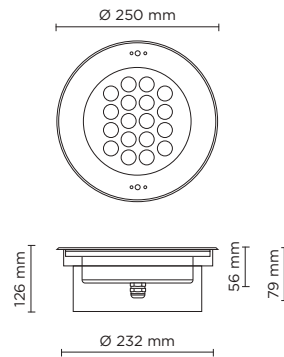

303003

POOL MEGA

Swimming-pool underwater luminaire, round shape, wall-recessed, completely made in stainless steel AISI 316L, polypropylene housing for recess. 24V remote driver needed, with 18 OSRAM LED. IP 68 rating.

light source	light beam options	lumen output (lm)	lumin. efficacy (lm/w)
3000°K warm-white			
high-power led	30°	2.900	80.56

Finish color options:

Stainless Steel

remote driver selection

brand	manufacturer code	type	watt	IP rate	numbers of fixtures
Meanwell	LPV-60-24	constant voltage 24V DC	60W	IP67	1
Meanwell	LPV-100-24	constant voltage 24V DC	100W	IP67	min 1 - max 2

Technical features

Technical data

Wattage	36 WATT
IP Rating	IP68 - 1 METERS DEPTH
IK Rating	IK09
Material	Completely made in stainless steel AISI 316 L marine grade
Trim	Stainless steel AISI 316 L marine grade
Light source	NR. 18 x 2W OSRAM LED
Screws	Stainless steel
Remote driver	24V DC NEEDED
Gasket	EPDM rubber
Glass	Tempered
Cable gland	PG11 made in nickel-plated brass.
Power cable	2 mt. neoprene power cable included
Recess housing	Polypropylene material
Gross weight	3,80 Kg