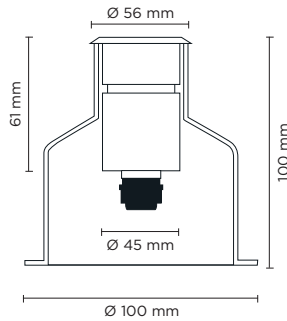

201061

HYDROFLOOR SMALL SOFT

Round ground-recessed luminaire for outdoor installation, stainless steel AISI316 body and frame, tempered frosted safety glass diffuser, moulded silicone gasket. With 12 x SMD LED. Built-in LED driver 220-240V 50-60Hz. IP67 rating.

light source	light beam options	lumen output (lm)	lumin. efficacy (lm/w)
3000°K warm-white			
SMD led	 80°	76	50,67

Finish color options:

 Stainless Steel (on request)

Technical features

Technical data

Wattage	1,5 WATT
IP Rating	IP67
IK Rating	IK09
Material	Stainless steel AISI 316
Light source	NR. 12 x SMD LED
Screws	Stainless steel
Transformer	Electronic power supply 220/240V 50/60Hz built-in
Static weight resistance	Max 1000 Kg
Gasket	Silicone rubber
Glass	Tempered, Frosted
Power cable	1 mt. neoprene power cable included
Gross weight	0,60 Kg