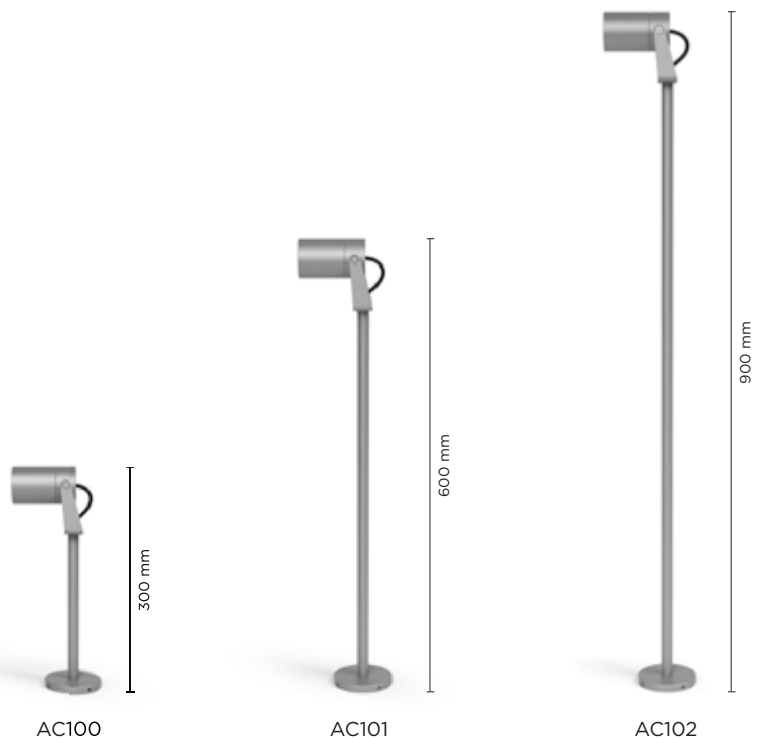

remote driver selection

brand	manufacturer code	type	watt	IP rate	numbers of fixtures
Meanwell	LPV-20-24	Constant voltage 24C DV	20W	IP67	Min1 - max3
Meanwell	LPV-35-24	Constant voltage 24C DV	35W	IP67	Min1 - max6