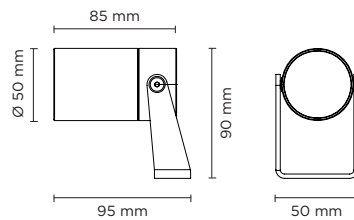

101903RGBW

NANOSPOT MINI RGBW

Projector for outdoor installation on a façade/wall. Body in anodized aluminum with phospho-chromatised and polyester powder coating, bracket in stainless steel, tempered safety glass, moulded silicone gasket and stainless steel screws. Remote 24V DC power supply needed, remote DMX interface needed; with 1 x CREE "XML" RGBW LED. IP66 rating.

light source	light beam options	lumen output (lm)	lumin. efficacy (lm/w)
RGBW			
high-power led	12°	160	35.55
high-power led	25°	152	33.78
high-power led	35°	145	32.23

Finish color options:

- Textured Grey
RAL 9006
- Anthracite Grey
RAL 7016
- Matt Black
(on request)

Wattage	4.5 WATT
IP Rating	IP66
IK Rating	O9
Material	Hard anodized aluminum
Coating	Polyester powder coating with phosphochromating pre-finish
Light source	1 x CREE XM-L RGBW LED
Screws	Stainless steel
Remote driver	Constant voltage 24V DC
DMX interface	not included
Gasket	Silicone rubber
Glass	Tempered
Power cable	1 mt. power cable included
Gross weight	0,60 Kg

AC102 **PIPE L 900 mm**

Extension pipe length 900 mm made in anodized aluminum with phospho-chromatised and polyester powder coating.

remote driver selection

brand	manufacturer code	type	watt	IP rate	numbers of fixtures
Meanwell	LPV-20-24	Constant voltage 24C DV	20W	IP67	Min1 - max3
Meanwell	LPV-35-24	Constant voltage 24C DV	35W	IP67	Min1 - max6