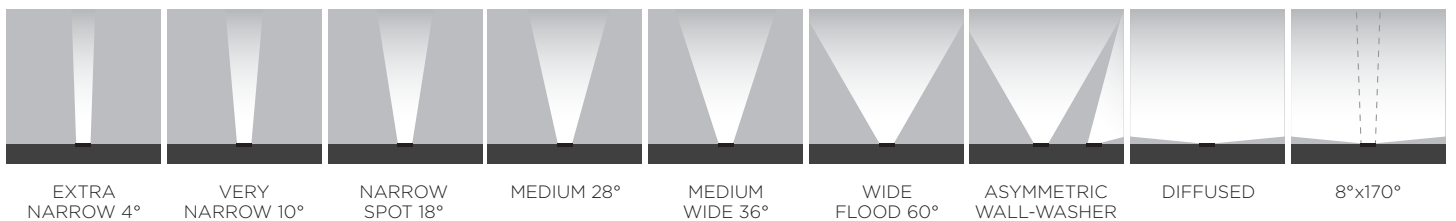

LIGHT BEAM OPTIONS