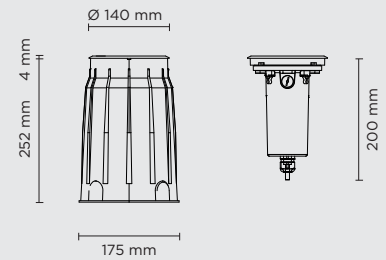

207001

TERRA MINI COB

Diameter 140mm ground-recessed luminaire for outdoor installation, phospho-chromatised and polyester powder coated die-cast copper-free aluminium body and stainless steel AISI 316L frame, tempered safety glass, moulded silicone gasket. Light source tilt system +/- 15deg from outside. Built-in LED driver 220-240V 50-60Hz, with 1 CREE CXB1304 LED. IP67 rating.

light source	light beam options	lumen output (lm)	lumin. efficacy (lm/w)
2700°K warm-white			
cob led	18°	600	75.00
cob led	36°	580	72.50
cob led	60°	560	70.00
3000°K warm-white			
cob led	18°	620	77.50
cob led	36°	600	75.00
cob led	60°	580	72.50
4000°K neutral-white			
cob led	18°	640	80.00
cob led	36°	620	77.50
cob led	60°	600	75.00

Finish color options:

☒ Stainless Steel

ACCESSORIES

AC116 - HONEYCOMB LOUVER FOR TERRA MINI

AC117 - GLARE SHIELD FOR TERRA MINI

Glare shield accessory made in hard anodized black aluminum, for applications requiring very reduced glaring; minimal light loss on the light surface but overall lumen output typically reduced by 50%.

Technical features

Available on request

Technical data

Wattage	8 WATT
IP Rating	IP67
IK Rating	IK10
Material	high corrosion resistance die-cast copper-free aluminum
Trim	Stainless steel AISI 316L
Coating	polyester powder coating with phosphochromating pre-finish
Light Source	Nr. 1 CREE CXB1304 COB LED
Screws	Stainless steel
Transformer	Electrical power supply 220/240V 50/60Hz built in
Gasket	Silicone rubber
Glass	Tempered
Cable gland	M20
Power cable	1 mt. neoprene power cable included
Gross weight	2,60 Kg