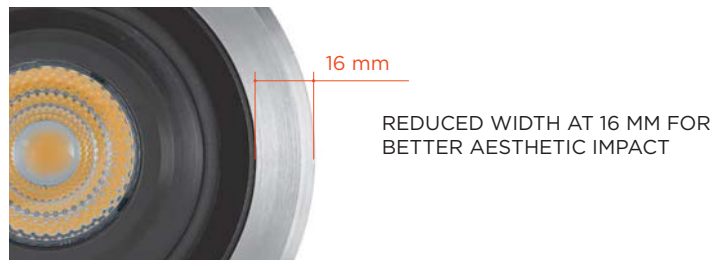

### Technical features

### Technical data

IP Rating	IP67
IK Rating	10
Material	High corrosion resistance die-cast copper-free aluminum body
Trim	Stainless steel AISI 316
Coating	Polyester powder coating with phosphochromating pre-finish
Screws	Stainless steel
Gasket	Silicone rubber
Glass	Tempered
Power cable	1 mt. power cable included

## Technical data

Wattage	8 WATT
IP Rating	IP67
IK Rating	IK10
Material	high corrosion resistance die-cast copper-free aluminum
Trim	Stainless steel AISI 316L
Coating	polyester powder coating with phosphochromating pre-finish
Light Source	Nr. 1 CREE CXB1304 COB LED
Screws	Stainless steel
Transformer	Electrical power supply 220/240V 50/60Hz built in
Gasket	Silicone rubber
Glass	Tempered
Cable gland	M20
Power cable	1 mt. neoprene power cable included
Gross weight	2,60 Kg