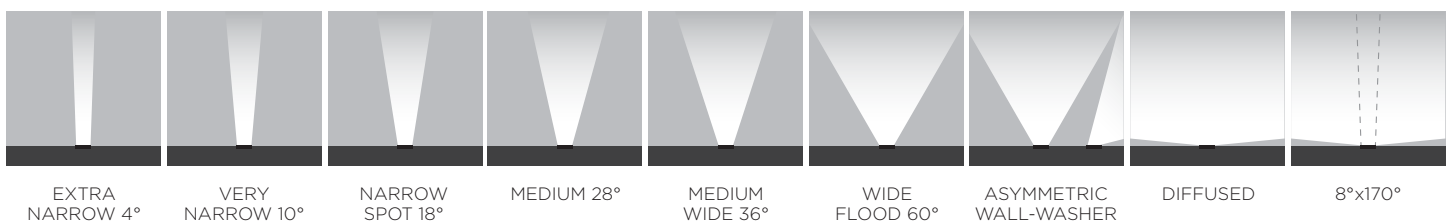

TERRA MINI

Technical features

Technical data

IP Rating	IP67
IK Rating	10
Material	High corrosion resistance die-cast copper-free aluminum body
Trim	Stainless steel AISI 316
Coating	Polyester powder coating with phosphochromating pre-finish
Screws	Stainless steel
Gasket	Silicone rubber
Glass	Tempered
Power cable	1 mt. power cable included

LIGHT BEAM OPTIONS

207002

TERRA MINI HP

Diameter 140mm ground-recessed luminaire for outdoor installation, phosphochromatised and polyester powder coated die-cast copper-free aluminium body and stainless steel AISI 316L frame, tempered safety glass, moulded silicone gasket. Light source tilt system +/- 15deg from outside. Built-in LED driver 220-240V 50-60Hz, with 1 CREE "XHP35" LED. IP67 rating.

light source	light beam options	lumen output (lm)	lumin. efficacy (lm/w)
2700°K warm-white			
high-power led	4°	670	83.75
high-power led	10°	642	80.25
high-power led	28°	622	77.75
3000°K warm-white			
high-power led	4°	690	86.25
high-power led	10°	662	82.75
high-power led	28°	642	80.25
4000°K neutral-white			
high-power led	4°	703	87.88
high-power led	10°	676	84.50
high-power led	28°	656	82.00

Technical features

Available on request

Technical data

Wattage	8 WATT
IP Rating	IP67
IK Rating	IK10
Material	high corrosion resistance die-cast copper-free aluminum
Trim	Stainless steel AISI 316L
Coating	polyester powder coating with phosphochromating pre-finish
Light Source	Nr. 1 CREE XHP35 LED
Screws	Stainless steel
Transformer	Electrical power supply 220/240V 50/60Hz built in
Gasket	Silicone rubber
Glass	Tempered
Cable gland	M20
Power cable	1 mt. neoprene power cable included
Gross weight	2,60 Kg