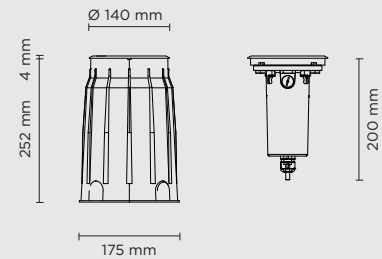

TERRA MINI

Technical features

Technical data

IP Rating	IP67
IK Rating	10
Material	High corrosion resistance die-cast copper-free aluminum body
Trim	Stainless steel AISI 316
Coating	Polyester powder coating with phosphochromating pre-finish
Screws	Stainless steel
Gasket	Silicone rubber
Glass	Tempered
Power cable	1 mt. power cable included

LIGHT BEAM OPTIONS

207002

TERRA MINI HP

Diameter 140mm ground-recessed luminaire for outdoor installation, phosphochromatised and polyester powder coated die-cast copper-free aluminium body and stainless steel AISI 316L frame, tempered safety glass, moulded silicone gasket. Light source tilt system +/- 15deg from outside. Built-in LED driver 220-240V 50-60Hz, with 1 CREE "XHP35" LED. IP67 rating.

light source	light beam options	lumen output (lm)	lumin. efficacy (lm/w)
2700°K warm-white			
high-power led	4°	670	83.75
high-power led	10°	642	80.25
high-power led	28°	622	77.75
3000°K warm-white			
high-power led	4°	690	86.25
high-power led	10°	662	82.75
high-power led	28°	642	80.25
4000°K neutral-white			
high-power led	4°	703	87.88
high-power led	10°	676	84.50
high-power led	28°	656	82.00

Technical features

Available on request

Technical data

Wattage	8 WATT
IP Rating	IP67
IK Rating	IK10
Material	high corrosion resistance die-cast copper-free aluminum
Trim	Stainless steel AISI 316L
Coating	polyester powder coating with phosphochromating pre-finish
Light Source	Nr. 1 CREE XHP35 LED
Screws	Stainless steel
Transformer	Electrical power supply 220/240V 50/60Hz built in
Gasket	Silicone rubber
Glass	Tempered
Cable gland	M20
Power cable	1 mt. neoprene power cable included
Gross weight	2,60 Kg