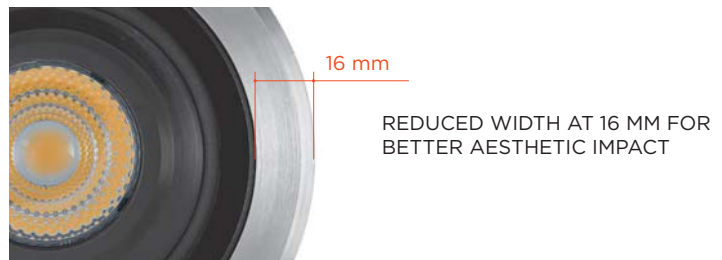

TERRA MINI

Technical features

Technical data

IP Rating	IP67
IK Rating	10
Material	High corrosion resistance die-cast copper-free aluminum body
Trim	Stainless steel AISI 316
Coating	Polyester powder coating with phosphochromating pre-finish
Screws	Stainless steel
Gasket	Silicone rubber
Glass	Tempered
Power cable	1 mt. power cable included

LIGHT BEAM OPTIONS

207002

TERRA MINI HP

Diameter 140mm ground-recessed luminaire for outdoor installation, phosphochromatised and polyester powder coated die-cast copper-free aluminium body and stainless steel AISI 316L frame, tempered safety glass, moulded silicone gasket. Light source tilt system +/- 15deg from outside. Built-in LED driver 220-240V 50-60Hz, with 1 CREE "XHP35" LED. IP67 rating.

light source	light beam options	lumen output (lm)	lumin. efficacy (lm/w)
2700°K warm-white			
high-power led	4°	670	83.75
high-power led	10°	642	80.25
high-power led	28°	622	77.75
3000°K warm-white			
high-power led	4°	690	86.25
high-power led	10°	662	82.75
high-power led	28°	642	80.25
4000°K neutral-white			
high-power led	4°	703	87.88
high-power led	10°	676	84.50
high-power led	28°	656	82.00

Technical features

Available on request

Technical data

Wattage	8 WATT
IP Rating	IP67
IK Rating	IK10
Material	high corrosion resistance die-cast copper-free aluminum
Trim	Stainless steel AISI 316L
Coating	polyester powder coating with phosphochromating pre-finish
Light Source	Nr. 1 CREE XHP35 LED
Screws	Stainless steel
Transformer	Electrical power supply 220/240V 50/60Hz built in
Gasket	Silicone rubber
Glass	Tempered
Cable gland	M20
Power cable	1 mt. neoprene power cable included
Gross weight	2,60 Kg