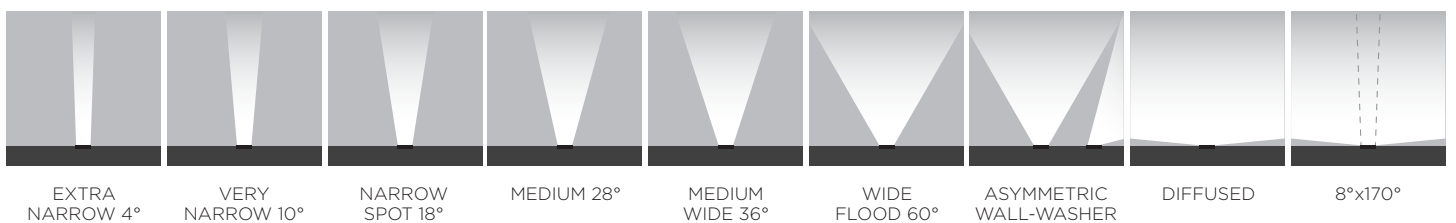

LIGHT BEAM OPTIONS