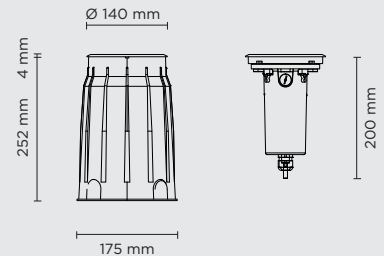

## TERRA MINI WALL-WASHER

Diameter 140mm ground-recessed luminaire for outdoor installation, phospho-chromatised and polyester powder coated die-cast copper-free aluminium body and stainless steel AISI 316L frame, tempered safety glass, moulded silicone gasket. Built-in LED driver 220-240V 50-60Hz, , with 16 x mid-power SAMSUNG 2835 LED. IP67 rating.

### Technical data

Wattage	6 WATT
IP Rating	IP67
IK Rating	IK10
Material	high corrosion resistance die-cast copper-free aluminum
Trim	Stainless steel AISI 316L
Coating	polyester powder coating with phosphochromating pre-finish
Light Source	Nr. 16 x mid-power SAMSUNG 2835 LED
Screws	Stainless steel
Transformer	Electrical power supply 220/240V 50/60Hz built-in
Gasket	Silicone rubber
Glass	Tempered
Cable gland	M20
Power cable	1 mt. neoprene power cable included
Gross weight	2,60 Kg