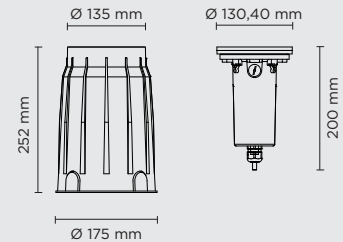

207007-08-09-10

TERRA MINI TRIMLESS

Technical features

Technical data

| | |
|-------------|--|
| IP Rating | IP67 |
| IK Rating | 10 |
| Material | High corrosion resistance die-cast copper-free aluminum body |
| Coating | Polyester powder coating with phosphochromating pre-finish |
| Screws | Stainless steel |
| Gasket | Silicone rubber |
| Glass | Tempered |
| Power cable | 1 mt. power cable included |

ASYMMETRIC WALL-WASHER

DIFFUSED

8°x170°

207007

TERRA MINI TRIMLESS COB

Diameter 130mm ground-recessed luminaire for outdoor installation, phosphochromatised and polyester powder coated die-cast copper-free aluminium body, tempered safety glass, moulded silicone gasket. Light source tilt system +/- 15deg from outside. Built-in LED driver 220-240V 50-60Hz, with 1 CREE CXB1304 LED. IP67 rating.

| light source | light beam options | lumen output (lm) | lumin. efficacy (lm/w) |
|-----------------------------|--------------------|-------------------|------------------------|
| 2700°K warm-white | | | |
| cob led | 18° | 600 | 75.00 |
| cob led | 36° | 580 | 72.50 |
| cob led | 60° | 560 | 70.00 |
| 3000°K warm-white | | | |
| cob led | 18° | 620 | 77.50 |
| cob led | 36° | 600 | 75.00 |
| cob led | 60° | 580 | 72.50 |
| 4000°K neutral-white | | | |
| cob led | 18° | 640 | 80.00 |
| cob led | 36° | 620 | 77.50 |
| cob led | 60° | 600 | 75.00 |

Technical features

Available on request

Technical data

| | |
|--------------|---|
| Wattage | 8 WATT |
| IP Rating | IP67 |
| IK Rating | IK10 |
| Material | high corrosion resistance die-cast copper-free aluminum |
| Coating | polyester powder coating with phosphocromating pre-finish |
| Light Source | Nr. 1 CREE CXB1304 COB LED |
| Screws | Stainless steel |
| Transformer | Electrical power supply 220/240V 50/60Hz built in |
| Gasket | Silicone rubber |
| Glass | Tempered |
| Cable gland | M20 |
| Power cable | 1 mt. neoprene power cable included |
| Gross weight | 2,60 Kg |