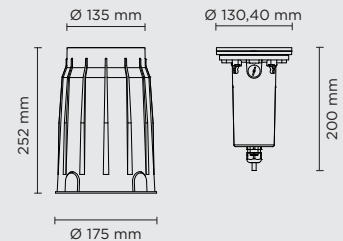

207007-08-09-10

TERRA MINI TRIMLESS

Technical features

Technical data

IP Rating	IP67
IK Rating	10
Material	High corrosion resistance die-cast copper-free aluminum body
Coating	Polyester powder coating with phosphochromating pre-finish
Screws	Stainless steel
Gasket	Silicone rubber
Glass	Tempered
Power cable	1 mt. power cable included

ASYMMETRIC WALL-WASHER

DIFFUSED

8°x170°

207010

TERRA MINI TRIMLESS DIFFUSED

Diameter 130mm ground-recessed luminaire for outdoor installation, phosphochromatised and polyester powder coated die-cast copper-free aluminium body, tempered safety glass, moulded silicone gasket. Light source tilt system +/- 15deg from outside. Built-in LED driver 220-240V 50-60Hz, with 16 x mid-power SAMSUNG 2835 LED. IP67 rating.

Technical features

NEW

Available on request

Technical data

Wattage	6 WATT
IP Rating	IP67
IK Rating	IK10
Material	high corrosion resistance die-cast copper-free aluminum
Coating	polyester powder coating with phosphochromating pre-finish
Light Source	Nr. 16 x mid-power SAMSUNG 2835 LED
Screws	Stainless steel
Transformer	Electrical power supply 220/240V 50/60Hz built in
Gasket	Silicone rubber
Glass	Tempered
Cable gland	M20
Power cable	1 mt. neoprene power cable included
Gross weight	2,60 Kg