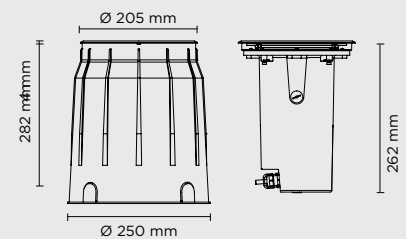

207011

TERRA MEDIUM COB

Diameter 205mm ground-recessed luminaire for outdoor installation, phospho-chromatised and polyester powder coated die-cast copper-free aluminium body and stainless steel AISI 316L frame, tempered safety glass, moulded silicone gasket. Light source tilt system +/- 15deg from outside. Built-in LED driver 220-240V 50-60Hz, with 1 CREE CXB1512 LED. IP67 rating.

light source	light beam options	lumen output (lm)	lumin. efficacy (lm/w)
2700°K warm-white			
cob led	14°	1.050	80.77
cob led	35°	1.000	76.93
cob led	55°	980	75.38
3000°K warm-white			
cob led	14°	1.099	84.54
cob led	35°	1.079	83.00
cob led	55°	1.057	81.31
4000°K neutral-white			
cob led	14°	1.133	87.15
cob led	35°	1.113	85.62
cob led	55°	1.090	83.85

Finish color options:

Stainless Steel

ACCESSORIES

AC118
HONEYCOMB LOUVER
FOR TERRA MEDIUM

Technical features

Available on request

Technical data

Wattage	13 WATT
IP Rating	IP67
IK Rating	IK10
Material	high corrosion resistance die-cast copper-free aluminum
Trim	Stainless steel AISI 316L
Coating	polyester powder coating with phosphochromating pre-finish
Light Source	Nr. 1 CREE CXB1512 COB LED
Screws	Stainless steel
Transformer	Electrical power supply 220/240V 50/60Hz built in
Gasket	Silicone rubber
Glass	Tempered
Cable gland	M20
Power cable	1 mt. neoprene power cable included
Gross weight	5,00 Kg