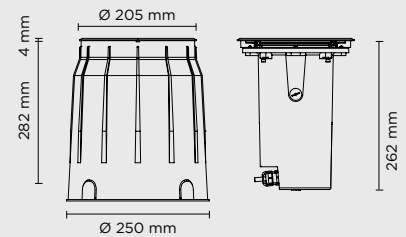

207013

TERRA MEDIUM HP DMX RGBW

Diameter 205mm ground-recessed luminaire for outdoor installation, phosphochromatised and polyester powder coated die-cast copper-free aluminium body and stainless steel AISI 316L frame, tempered safety glass, moulded silicone gasket. Light source tilt system +/- 15deg from outside. Built-in LED driver, DMX interface integrated; with 3 x CREE "XML" RGBW LED. IP67 rating.

light source	light beam options	lumen output (lm)	lumin. efficacy (lm/w)
RGBW			
high-power led	 12°	480	34.28
high-power led	 25°	456	32.58
high-power led	 35°	435	31.07

Finish color options:

Stainless Steel

ACCESSORIES

AC118
HONEYCOMB LOUVER
FOR TERRA MEDIUM

Technical features

Available on request

Technical data

Wattage	14 WATT
IP Rating	IP67
IK Rating	IK10
Material	high corrosion resistance die-cast copper-free aluminium
Trim	Stainless steel AISI 316L
Coating	polyester powder coating with phosphochromating pre-finish
Light Source	Nr. 3 CREE "XML" RGBW LED
Screws	Stainless steel
Transformer	Electronic power supply 220/240V 50/60Hz built-in
DMX	DMX interface integrated
Gasket	Silicone rubber
Glass	Tempered
Cable gland	M20 + PG9
Power cable	1 mt. neoprene power cable included
DMX cable	DMX IN cable included
Gross weight	5,00 Kg