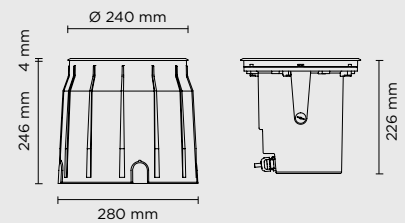

207015

TERRA MAXI COB

Diameter 240mm ground-recessed luminaire for outdoor installation, phospho-chromatised and polyester powder coated die-cast copper-free aluminium body and stainless steel AISI 316L frame, tempered safety glass, moulded silicone gasket. Light source tilt system +/- 15deg from outside. Built-in LED driver 220-240V 50-60Hz, with 1 CREE CXB2540 LED. IP67 rating.

Finish color options:

Stainless Steel

ACCESSORIES

AC119
HONEYCOMB LOUVER
FOR TERRA MAXI

Technical features

Available on request

Technical data

Wattage	32 WATT
IP Rating	IP67
IK Rating	IK10
Material	high corrosion resistance die-cast copper-free aluminum
Trim	Stainless steel AISI 316L
Coating	polyester powder coating with phosphochromating pre-finish
Light Source	Nr. 1 CREE CXB2540 LED
Screws	Stainless steel
Transformer	Electrical power supply 220/240V 50/60Hz built in
Gasket	Silicone rubber
Glass	Tempered
Cable gland	M20
Power cable	1 mt. neoprene power cable included
Gross weight	6,00 Kg