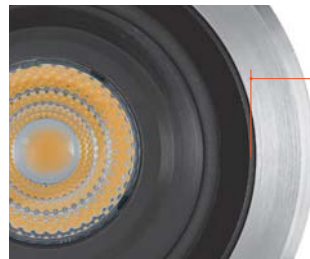

TERRA MAXI

Technical features

Technical data

IP Rating	IP67
IK Rating	10
Material	High corrosion resistance die-cast copper-free aluminum body
Coating	Polyester powder coating with phosphochromating pre-finish
Screws	Stainless steel
Gasket	Silicone rubber
Glass	Tempered
Power cable	1 mt. power cable included

EXTERNAL TRIM REALIZED IN STAINLESS STEEL AISI 316L

NO VISIBLE SCREWS ONCE THE PRODUCT IS INSTALLED

20 mm

REDUCED WIDTH AT 20 MM FOR BETTER AESTHETIC IMPACT

SPECIAL TILT SYSTEM INTEGRATED ALLOWING ON SITE ADJUSTMENT +/- 20 DEG. WITHOUT OPENING THE LUMINAIRE

207016

TERRA MAXI HP

Diameter 240mm ground-recessed luminaire for outdoor installation, phosphochromatised and polyester powder coated die-cast copper-free aluminium body and stainless steel AISI 316L frame, tempered safety glass, moulded silicone gasket. Light source tilt system +/- 15deg from outside. Built-in LED driver, with 4 x CREE "XHP50.2" LED. IP67 rating.