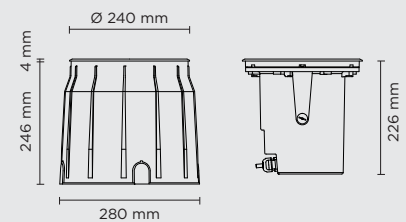

EXTERNAL TRIM REALIZED IN STAINLESS STEEL AISI 316L

NO VISIBLE SCREWS ONCE THE PRODUCT IS INSTALLED

20 mm

REDUCED WIDTH AT 20 MM FOR BETTER AESTHETIC IMPACT

SPECIAL TILT SYSTEM INTEGRATED ALLOWING ON SITE ADJUSTMENT +/- 20 DEG. WITHOUT OPENING THE LUMINAIRE

207016

TERRA MAXI HP

Diameter 240mm ground-recessed luminaire for outdoor installation, phosphochromatised and polyester powder coated die-cast copper-free aluminium body and stainless steel AISI 316L frame, tempered safety glass, moulded silicone gasket. Light source tilt system +/- 15deg from outside. Built-in LED driver, with 4 x CREE "XHP50.2" LED. IP67 rating.

light source	light beam options	lumen output (lm)	lumin. efficacy (lm/w)
2700°K warm-white			
high-power led	4°	3.296	96.94
high-power led	10°	3.268	96.12
high-power led	28°	3.239	95.26
3000°K warm-white			
high-power led	4°	3.325	97.79
high-power led	10°	3.296	96.94
high-power led	28°	3.268	96.12
4000°K neutral-white			
high-power led	4°	3.353	98.62
high-power led	10°	3.325	97.79
high-power led	28°	3.296	96.94

Finish color options:

Stainless Steel

ACCESSORIES

AC119
HONEYCOMB LOUVER
FOR TERRA MAXI

Technical features

Available on request

Technical data

Wattage	34 WATT
IP Rating	IP67
IK Rating	IK10
Material	high corrosion resistance die-cast copper-free aluminum
Trim	Stainless steel AISI 316L
Coating	polyester powder coating with phosphochromating pre-finish
Light Source	Nr. 4 CREE XHP50.2 LED
Screws	Stainless steel
Transformer	Electrical power supply 220/240V 50/60Hz built in
Gasket	Silicone rubber
Glass	Tempered
Cable gland	M20
Power cable	1 mt. neoprene power cable included
Gross weight	6,00 Kg