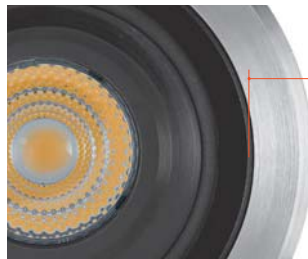

EXTERNAL TRIM REALIZED IN STAINLESS STEEL AISI 316L

NO VISIBLE SCREWS ONCE THE PRODUCT IS INSTALLED

20 mm

REDUCED WIDTH AT 20 MM FOR BETTER AESTHETIC IMPACT

SPECIAL TILT SYSTEM INTEGRATED ALLOWING ON SITE ADJUSTMENT +/- 20 DEG. WITHOUT OPENING THE LUMINAIRE