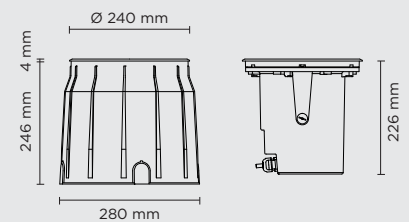

207018

TERRA MAXI WALL-WASHER

Diameter 240mm ground-recessed luminaire for outdoor installation, phosphochromatised and polyester powder coated die-cast copper-free aluminium body and stainless steel AISI 316L frame, tempered safety glass, moulded silicone gasket. Built-in LED driver 220-240V 50-60Hz, with 66 x mid-power SAMSUNG 2835 LED. IP67 rating.

light source	light beam options	lumen output (lm)	lumin. efficacy (lm/w)
2700°K warm-white			
mid-power led	WALL-WASHER	1.800	75.00
3000°K warm-white			
mid-power led	WALL-WASHER	1.880	78.33
4000°K neutral-white			
mid-power led	WALL-WASHER	1.960	81.67

Finish color options:

Stainless Steel

Technical features

NEW

Available on request

Technical data

Wattage	24 WATT
IP Rating	IP67
IK Rating	IK10
Material	high corrosion resistance die-cast copper-free aluminum
Trim	Stainless steel AISI 316L
Coating	polyester powder coating with phosphochromating pre-finish
Light Source	Nr. 66 x mid-power SAMSUNG 2835 LED
Screws	Stainless steel
Transformer	Electrical power supply 220/240V 50/60Hz built-in
Gasket	Silicone rubber
Glass	Tempered
Cable gland	M20
Power cable	1 mt. neoprene power cable included
Gross weight	6,00 Kg