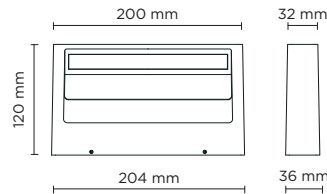

# HORIZON MINI 02

Designed by  
PAOLO VILLA

Applique of rectangular shape for outdoor installation on a façade/wall, with double light emission (up/down). Phospho-chromatised and polyester powder coated die-cast copper-free aluminium body, tempered frosted safety glass, moulded silicone gasket and stainless steel screws. Built-in LED driver 220-240V 50-60Hz, with 20 mid-power CREE XH-G LED. IP65 rating.

light source*	light beam options	lumen output (lm)	lumin. efficacy (lm/w)
---------------	--------------------	-------------------	------------------------

3000°K warm-white

mid-power led	 bi-directional diffused	650	46.43
---------------	---	-----	-------

## Technical data

Wattage	14 WATT
IP Rating	IP65
IK Rating	IK08
Material	High corrosion resistance die-cast copper-free aluminum body and fixing arms
Coating	Polyester powder coating with phosphocromating pre-finish
Light source	NR. 20 x CREE "XH-G" LED
Screws	Stainless steel
Transformer	Electronic power supply 220/240V 50/60Hz built-in
Gasket	Silicone rubber
Gross weight	1,50 Kg