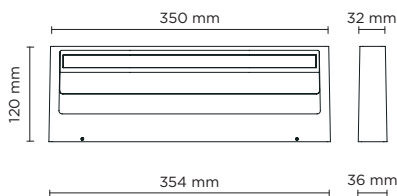

# HORIZON MEDIUM 01

Designed by  
PAOLO VILLA

Applique of rectangular shape for outdoor installation on a façade/wall, with single (1 side) light emission. Phospho-chromatised and polyester powder coated die-cast copper-free aluminium body, tempered frosted safety glass, moulded silicone gasket and stainless steel screws. Built-in LED driver 220-240V 50-60Hz, with 21 mid-power CREE XH-G LED. IP65 rating.

## Technical data

Wattage	12 WATT
IP Rating	IP65
IK Rating	IK08
Material	High corrosion resistance die-cast copper-free aluminum body and fixing arms
Coating	Polyester powder coating with phosphocromating pre-finish
Light source	NR. 21 x CREE "XH-G" LED
Screws	Stainless steel
Transformer	Electronic power supply 220/240V 50/60Hz built-in
Gasket	Silicone rubber
Gross weight	1,50 Kg