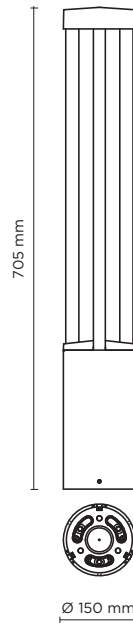

601501

PROMENADE ROUND 01

700mm height bollard, round shape, for outdoor surface installation, 360° downward light emission, phospho-chromatised and polyester powder coated extruded aluminum body and die-cast aluminium cover. Polycarbonate Fresnel diffuser, moulded silicone gasket and stainless steel screws. Anchorage flange with threaded bolts included. Built-in LED driver 220-240V 50-60Hz, with 1 x COB CREE "CXB 1520" LED. IP66 rating.

AC053 - Base Plate

Concrete

light source	light beam options	lumen output (lm)	lumin. efficacy (lm/w)
3000°K warm-white			
cob led	<input checked="" type="checkbox"/> 360°	2.900	111.54
4000°K neutral-white			
cob led	<input checked="" type="checkbox"/> 360°	3.100	119.23

Finish color options:

- Textured Grey RAL 9006
- Anthracite Grey RAL 7016
- Matt Black (on request)

Technical features

Technical data

Wattage	26 WATT
IP Rating	IP66
IK Rating	IK10
Material	High corrosion resistance die-cast copper-free aluminum body
Coating	Polyester powder coating with phosphochromating pre-finish
Light source	NR. 1 COB CREE "CXB 1520" LED
Screws	Stainless steel
Transformer	Electronic power supply 220/240V 50/60Hz built-in
Gasket	Silicone rubber
Glass	Tempered
Cable gland	M16 rubber grommet
Power cable:	not included
Gross weight	6,50 Kg