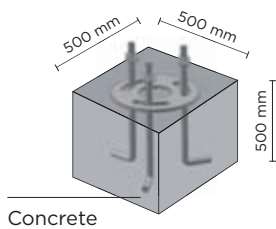

601501

PROMENADE ROUND 01

700mm height bollard, round shape, for outdoor surface installation, 360° downward light emission, phospho-chromatised and polyester powder coated extruded aluminum body and die-cast aluminium cover. Polycarbonate Fresnel diffuser, moulded silicone gasket and stainless steel screws. Anchorage flange with threaded bolts included. Built-in LED driver 220-240V 50-60Hz, with 1 x COB CREE "CXB 1520" LED. IP66 rating.

AC053 - Base Plate

Concrete

light source	light beam options	lumen output (lm)	lumin. efficacy (lm/w)
3000°K warm-white			
cob led	<input checked="" type="checkbox"/> 360°	2.900	111.54
4000°K neutral-white			
cob led	<input checked="" type="checkbox"/> 360°	3.100	119.23

Finish color options:

- Textured Grey RAL 9006
- Anthracite Grey RAL 7016
- Matt Black (on request)

Technical features

Technical data

Wattage	26 WATT
IP Rating	IP66
IK Rating	IK10
Material	High corrosion resistance die-cast copper-free aluminum body
Coating	Polyester powder coating with phosphochromating pre-finish
Light source	NR. 1 COB CREE "CXB 1520" LED
Screws	Stainless steel
Transformer	Electronic power supply 220/240V 50/60Hz built-in
Gasket	Silicone rubber
Glass	Tempered
Cable gland	M16 rubber grommet
Power cable:	not included
Gross weight	6,50 Kg