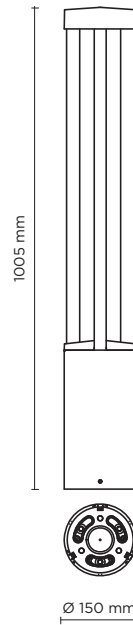

## PROMENADE ROUND 02

1000mm height bollard, round shape, for outdoor surface installation, 360° downward light emission, phospho-chromatised and polyester powder coated extruded aluminum body and die-cast aluminium cover. Polycarbonate Fresnel diffuser, moulded silicone gasket and stainless steel screws. Anchorage flange with threaded bolts included. Built-in LED driver 220-240V 50-60Hz, with 1 x COB CREE "CXB 1520" LED. IP66 rating.

AC053 - Base Plate

light source	light beam options	lumen output (lm)	lumin. efficacy (lm/w)
<b>3000°K warm-white</b>			
cob led	360°	2.900	111.54
<b>4000°K neutral-white</b>			
cob led	360°	3.100	119.23

**Finish color options:**

- Textured Grey RAL 9006
- Anthracite Grey RAL 7016
- Matt Black (on request)

**Technical features**

**Technical data**

Wattage	26 WATT
IP Rating	IP66
IK Rating	IK10
Material	High corrosion resistance die-cast copper-free aluminum body
Coating	Polyester powder coating with phosphochromating pre-finish
Light source	NR. 1 COB CREE "CXB 1520" LED
Screws	Stainless steel
Transformer	Electronic power supply 220/240V 50/60Hz built-in
Gasket	Silicone rubber
Glass	Tempered
Cable gland	M16 rubber grommet
Power cable:	not included
Gross weight	7,00 Kg