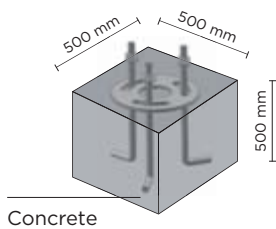

## PROMENADE ROUND 02

1000mm height bollard, round shape, for outdoor surface installation, 360° downward light emission, phospho-chromatised and polyester powder coated extruded aluminum body and die-cast aluminium cover. Polycarbonate Fresnel diffuser, moulded silicone gasket and stainless steel screws. Anchorage flange with threaded bolts included. Built-in LED driver 220-240V 50-60Hz, with 1 x COB CREE "CXB 1520" LED. IP66 rating.

AC053 - Base Plate

light source	light beam options	lumen output (lm)	lumin. efficacy (lm/w)
<b>3000°K warm-white</b>			
cob led	360°	2.900	111.54
<b>4000°K neutral-white</b>			
cob led	360°	3.100	119.23

**Finish color options:**

- Textured Grey RAL 9006
- Anthracite Grey RAL 7016
- Matt Black (on request)

**Technical features**

**Technical data**

Wattage	26 WATT
IP Rating	IP66
IK Rating	IK10
Material	High corrosion resistance die-cast copper-free aluminum body
Coating	Polyester powder coating with phosphochromating pre-finish
Light source	NR. 1 COB CREE "CXB 1520" LED
Screws	Stainless steel
Transformer	Electronic power supply 220/240V 50/60Hz built-in
Gasket	Silicone rubber
Glass	Tempered
Cable gland	M16 rubber grommet
Power cable:	not included
Gross weight	7,00 Kg