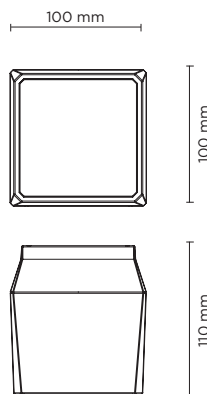

701102

QUBO MINI COB DOWNLIGHT

Surface mounted luminaire for outdoor ceiling installation. Phospho-chromatised and polyester powder coated die-cast copper-free aluminium base and head, tempered safety glass, moulded silicone gaskets, with screws in stainless steel. Built-in LED driver, with 1 COB CREE "CXB 1310" LED. IP66 rating.

light source	light beam options	lumen output (lm)	lumin. efficacy (lm/w)
3000°K warm-white			
cob led	14°	1.100	110
cob led	35°	1.060	106
cob led	55°	1.000	100
4000°K neutral-white			
cob led	14°	1.200	120
cob led	35°	1.140	114
cob led	55°	1.083	108

Finish color options:

 Textured Grey
RAL 9006

 Anthracite Grey
RAL 7016

 Matt Black
(on request)

Technical features

Technical data

Wattage	10 WATT
IP Rating	IP66
IK Rating	IK10
Material	High corrosion resistance die-cast copper-free aluminum body
Coating	Polyester powder coating with phosphochromating pre-finish
Light source	1 x COB CREE "CXB 1310" LED
Screws	Stainless steel
Transformer	Electrical power supply 220/240V 50/60Hz built-in
Gasket	Silicone rubber
Glass	Tempered
Power cable	1 mt. power cable included
Gross weight	1,30 Kg