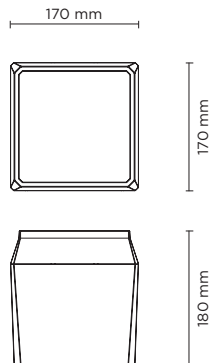

## QUBO MAXI COB DOWNLIGHT

Surface mounted luminaire for outdoor ceiling installation. Phospho-chromatised and polyester powder coated die-cast copper-free aluminium base and head, tempered safety glass, moulded silicone gaskets, with screws in stainless steel. Built-in LED driver, with 1 COB CREE "CXB 2540" LED. IP66 rating.

light source	light beam options	lumen output (lm)	lumin. efficacy (lm/w)
<b>3000°K warm-white</b>			
cob led	14°	4.950	117.85
cob led	35°	4.752	113.14
cob led	55°	4.560	108.57
<b>4000°K neutral-white</b>			
cob led	14°	5.265	125.36
cob led	35°	5.000	119.05
cob led	55°	4.770	113.57

### Technical data

Wattage	42 WATT
IP Rating	IP66
IK Rating	IK10
Material	High corrosion resistance die-cast copper-free aluminum body
Coating	Polyester powder coating with phosphochromating pre-finish
Light source	1 x COB CREE "CXB 2540" LED
Screws	Stainless steel
Transformer	Electrical power supply 220/240V 50/60Hz built-in
Gasket	Silicone rubber
Glass	Tempered
Power cable	1 mt. power cable included
Gross weight	4,50 Kg