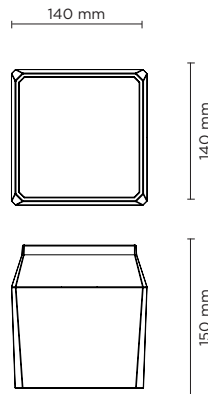

701106

QUBO MEDIUM HP DOWNLIGHT

Surface mounted luminaire for outdoor ceiling installation. Phospho-chromatised and polyester powder coated die-cast copper-free aluminium base and head, tempered safety glass, moulded silicone gaskets, with screws in stainless steel. Built-in LED driver, with 3 x CREE "XHP35" LED. IP66 rating.

| light source | light beam options | lumen output (lm) | lumin. efficacy (lm/w) |
|-----------------------------|--------------------|-------------------|------------------------|
| 3000°K warm-white | | | |
| high-power led | 4° | 2.050 | 102.50 |
| high-power led | 10° | 2.000 | 100.00 |
| high-power led | 28° | 1.950 | 97.50 |
| 4000°K neutral-white | | | |
| high-power led | 4° | 2.100 | 105.00 |
| high-power led | 10° | 2.050 | 102.50 |
| high-power led | 28° | 2.000 | 100.00 |

Finish color options:

Textured Grey
RAL 9006

Anthracite Grey
RAL 7016

Matt Black
(on request)

Technical features

Technical data

| | |
|--------------|--|
| Wattage | 20 WATT |
| IP Rating | IP66 |
| IK Rating | IK10 |
| Material | High corrosion resistance die-cast copper-free aluminum body |
| Coating | Polyester powder coating with phosphochromating pre-finish |
| Light source | 3 x CREE "XHP35" LED |
| Screws | Stainless steel |
| Transformer | Electrical power supply 220/240V 50/60Hz built-in |
| Gasket | Silicone rubber |
| Glass | Tempered |
| Power cable | 1 mt. power cable included |
| Gross weight | 3,10 Kg |