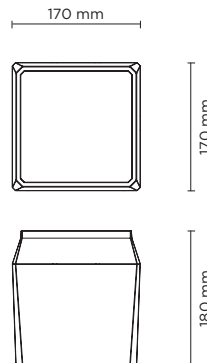

## QUBO MAXI HP DOWNLIGHT

Surface mounted luminaire for outdoor ceiling installation. Phospho-chromatised and polyester powder coated die-cast copper-free aluminium base and head, tempered safety glass, moulded silicone gaskets, with screws in stainless steel. Built-in LED driver, with 6 x CREE "XHP35" LED. IP66 rating.

light source	light beam options	lumen output (lm)	lumin. efficacy (lm/w)
<b>3000°K warm-white</b>			
high-power led	4°	4.300	113.15
high-power led	10°	4.260	112.10
high-power led	28°	4.210	110.79
<b>4000°K neutral-white</b>			
high-power led	4°	4.400	115.79
high-power led	10°	4.360	114.74
high-power led	28°	4.310	113.42

### Technical data

Wattage	38 WATT
IP Rating	IP66
IK Rating	IK10
Material	High corrosion resistance die-cast copper-free aluminum body
Coating	Polyester powder coating with phosphochromating pre-finish
Light source	6 x CREE "XHP35" LED
Screws	Stainless steel
Transformer	Electrical power supply 220/240V 50/60Hz built-in
Gasket	Silicone rubber
Glass	Tempered
Power cable	1 mt. power cable included
Gross weight	4,50 Kg