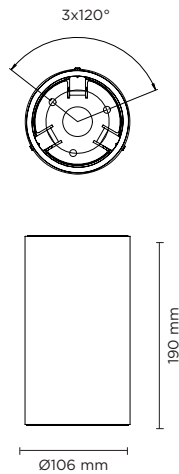

701202

CYLINDER MINI COB

Surface mounted luminaire for outdoor ceiling installation. Phospho-chromatised and polyester powder coated extruded copper-free aluminium body, tempered safety glass, moulded silicone gaskets, with screws in stainless steel. Built-in LED driver, with 1 COB CREE "CXB 1310" LED. IP66 rating.

light source	light beam options	lumen output (lm)	lumin. efficacy (lm/w)
3000°K warm-white			
cob led	14°	1.100	110
cob led	35°	1.060	106
cob led	55°	1.000	100
4000°K neutral-white			
cob led	14°	1.200	120
cob led	35°	1.140	114
cob led	55°	1.083	108

Finish color options:

 Textured Grey
RAL 9006

 Anthracite Grey
RAL 7016

 Matt Black
(on request)

Technical features

NEW

Technical data

Wattage	10 WATT
IP Rating	IP66
IK Rating	IK09
Material	Phospho-chromatised and polyester powder coated extruded copper-free aluminium
Coating	Polyester powder coating with phosphochromating pre-finish
Light source	1 x COB CREE "CXB 1304" LED
Screws	Stainless steel
Transformer	Electrical power supply 220/240V 50/60Hz built-in
Gasket	Silicone rubber
Glass	Tempered
Power cable	1 mt. power cable included
Gross weight	2,70 Kg