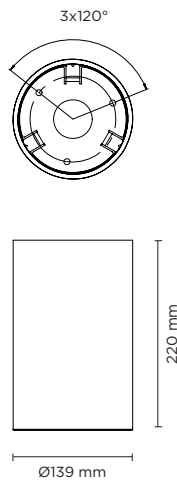

701203

CYLINDER MEDIUM COB

Surface mounted luminaire for outdoor ceiling installation. Phospho-chromatised and polyester powder coated extruded copper-free aluminium body, tempered safety glass, moulded silicone gaskets, with screws in stainless steel. Built-in LED driver, with 1 COB CREE "CXB 1512" LED. IP66 rating.

light source	light beam options	lumen output (lm)	lumin. efficacy (lm/w)
3000°K warm-white			
cob led	14°	1.900	118.75
cob led	35°	1.813	113.31
cob led	55°	1.722	107.62
4000°K neutral-white			
cob led	14°	2.000	125.00
cob led	35°	1.900	118.75
cob led	55°	1.805	112.81

Finish color options:

Textured Grey
RAL 9006

Anthracite Grey
RAL 7016

Matt Black
(on request)

Technical features

Technical data

Wattage	16 WATT
IP Rating	IP66
IK Rating	IK09
Material	Phospho-chromatised and polyester powder coated extruded copper-free aluminium
Coating	Polyester powder coating with phosphochromating pre-finish
Light source	1 x COB CREE "CXB 1512" LED
Screws	Stainless steel
Transformer	Electrical power supply 220/240V 50/60Hz built-in
Gasket	Silicone rubber
Glass	Tempered
Power cable	1 mt. power cable included
Gross weight	4,00 Kg