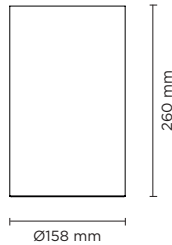

701204

CYLINDER MAXI COB

Surface mounted luminaire for outdoor ceiling installation. Phospho-chromatised and polyester powder coated extruded copper-free aluminium body, tempered safety glass, moulded silicone gaskets, with screws in stainless steel. Built-in LED driver, with 1 COB CREE "CXB 2540" LED. IP66 rating.

| light source | light beam options | lumen output (lm) | lumin. efficacy (lm/w) |
|-----------------------------|--------------------|-------------------|------------------------|
| 3000°K warm-white | | | |
| cob led | 14° | 4.950 | 117.85 |
| cob led | 35° | 4.752 | 113.14 |
| cob led | 55° | 4.560 | 108.57 |
| 4000°K neutral-white | | | |
| cob led | 14° | 5.265 | 125.36 |
| cob led | 35° | 5.000 | 119.05 |
| cob led | 55° | 4.770 | 113.57 |

Finish color options:

Textured Grey
RAL 9006

Anthracite Grey
RAL 7016

Matt Black
(on request)

Technical features

Technical data

| | |
|--------------|--|
| Wattage | 42 WATT |
| IP Rating | IP66 |
| IK Rating | IK09 |
| Material | Phospho-chromatised and polyester powder coated extruded copper-free aluminium |
| Coating | Polyester powder coating with phosphochromating pre-finish |
| Light source | 1 x COB CREE "CXB 2540" LED |
| Screws | Stainless steel |
| Transformer | Electrical power supply 220/240V 50/60Hz built-in |
| Gasket | Silicone rubber |
| Glass | Tempered |
| Power cable | 1 mt. power cable included |
| Gross weight | 5,00 Kg |