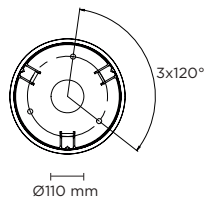

701204

CYLINDER MAXI COB

Surface mounted luminaire for outdoor ceiling installation. Phospho-chromatised and polyester powder coated extruded copper-free aluminium body, tempered safety glass, moulded silicone gaskets, with screws in stainless steel. Built-in LED driver, with 1 COB CREE "CXB 2540" LED. IP66 rating.

| light source | light beam options | lumen output (lm) | lumin. efficacy (lm/w) |
|-----------------------------|--------------------|-------------------|------------------------|
| 3000°K warm-white | | | |
| cob led | 14° | 4.950 | 117.85 |
| cob led | 35° | 4.752 | 113.14 |
| cob led | 55° | 4.560 | 108.57 |
| 4000°K neutral-white | | | |
| cob led | 14° | 5.265 | 125.36 |
| cob led | 35° | 5.000 | 119.05 |
| cob led | 55° | 4.770 | 113.57 |

Finish color options:

Textured Grey
RAL 9006

Anthracite Grey
RAL 7016

Matt Black
(on request)

Technical features

Technical data

| | |
|--------------|--|
| Wattage | 42 WATT |
| IP Rating | IP66 |
| IK Rating | IK09 |
| Material | Phospho-chromatised and polyester powder coated extruded copper-free aluminium |
| Coating | Polyester powder coating with phosphochromating pre-finish |
| Light source | 1 x COB CREE "CXB 2540" LED |
| Screws | Stainless steel |
| Transformer | Electrical power supply 220/240V 50/60Hz built-in |
| Gasket | Silicone rubber |
| Glass | Tempered |
| Power cable | 1 mt. power cable included |
| Gross weight | 5,00 Kg |