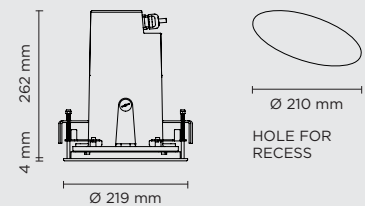

701310

CIELO MEDIUM WALL-WASHER

Diameter 219mm ceiling-recessed luminaire for outdoor installation, phosphochromatised and polyester powder coated die-cast copper-free aluminium body and stainless steel AISI 316L frame, tempered safety glass, moulded silicone gasket. Built-in LED driver 220-240V 50-60Hz, with 32 x mid-power SAMSUNG 2835 LED. IP67 rating.

| light source | light beam options | lumen output (lm) | lumin. efficacy (lm/w) |
|-----------------------------|--------------------|-------------------|------------------------|
| 2700°K warm-white | | | |
| mid-power led | WALL-WASHER | 900 | 69.23 |
| 3000°K warm-white | | | |
| mid-power led | WALL-WASHER | 940 | 72.31 |
| 4000°K neutral-white | | | |
| mid-power led | WALL-WASHER | 980 | 75.38 |

Finish color options:

 Stainless Steel

Technical features

Available on request

Technical data

| | |
|--------------|--|
| Wattage | 13 WATT |
| IP Rating | IP67 |
| IK Rating | IK10 |
| Material | high corrosion resistance die-cast copper-free aluminum |
| Trim | Stainless steel AISI 316L |
| Coating | polyester powder coating with phosphochromating pre-finish |
| Light Source | Nr. 32 x mid-power SAMSUNG 2835 LED |
| Screws | Stainless steel |
| Transformer | Electrical power supply 220/240V 50/60Hz built-in |
| Gasket | Silicone rubber |
| Glass | Tempered |
| Cable gland | M20 |
| Power cable | 1 mt. neoprene power cable included |
| Gross weight | 4,70 Kg |