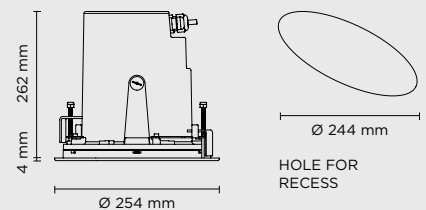

701311

CIELO MAXI COB

Diameter 254mm ceiling-recessed luminaire for outdoor installation, phosphochromatised and polyester powder coated die-cast copper-free aluminium body and stainless steel AISI 316L frame, tempered safety glass, moulded silicone gasket. Light source tilt system +/- 15deg from outside. Built-in LED driver 220-240V 50-60Hz, with 1 CREE CXB2540 LED. IP67 rating.

light source	light beam options	lumen output (lm)	lumin. efficacy (lm/w)
2700°K warm-white			
cob led	14°	2.960	92.50
cob led	35°	2.940	91.88
cob led	55°	2.920	91.25
3000°K warm-white			
cob led	14°	2.970	92.81
cob led	35°	2.950	92.19
cob led	55°	2.930	91.56
4000°K neutral-white			
cob led	14°	2.990	93.44
cob led	35°	2.970	92.81
cob led	55°	2.950	92.19

Finish color options:

Stainless Steel

ACCESSORIES

AC119
HONEYCOMB LOUVER
FOR CIELO MAXI

Technical features

Available on request

Technical data

Wattage	32 WATT
IP Rating	IP67
IK Rating	IK10
Material	high corrosion resistance die-cast copper-free aluminum
Trim	Stainless steel AISI 316L
Coating	polyester powder coating with phosphochromating pre-finish
Light Source	Nr. 1 CREE CXB2540 COB LED
Screws	Stainless steel
Transformer	Electrical power supply 220/240V 50/60Hz built in
Gasket	Silicone rubber
Glass	Tempered
Cable gland	M20
Power cable	1 mt. neoprene power cable included
Gross weight	5,70 Kg