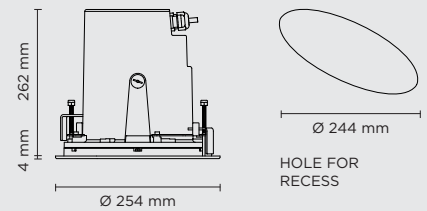

## CIELO MAXI HP

Diameter 254mm ceiling-recessed luminaire for outdoor installation, phosphochromatised and polyester powder coated die-cast copper-free aluminium body and stainless steel AISI 316L frame, tempered safety glass, moulded silicone gasket. Light source tilt system +/- 15deg from outside. Built-in LED driver, with 4 x CREE "XHP50.2" LED. IP67 rating.

light source	light beam options	lumen output (lm)	lumin. efficacy (lm/w)
<b>2700°K warm-white</b>			
high-power led	4°	3.296	96.94
high-power led	10°	3.268	96.12
high-power led	28°	3.239	95.26
<b>3000°K warm-white</b>			
high-power led	4°	3.325	97.79
high-power led	10°	3.296	96.94
high-power led	28°	3.268	96.12
<b>4000°K neutral-white</b>			
high-power led	4°	3.353	98.62
high-power led	10°	3.325	97.79
high-power led	28°	3.296	96.94

### Technical data

Wattage	34 WATT
IP Rating	IP67
IK Rating	IK10
Material	high corrosion resistance die-cast copper-free aluminium
Trim	Stainless steel AISI 316L
Coating	polyester powder coating with phosphochromating pre-finish
Light Source	Nr. 4 CREE XHP50.2 LED
Screws	Stainless steel
Transformer	Electrical power supply 220/240V 50/60Hz built in
Gasket	Silicone rubber
Glass	Tempered
Cable gland	M20
Power cable	1 mt. neoprene power cable included
Gross weight	5,70 Kg