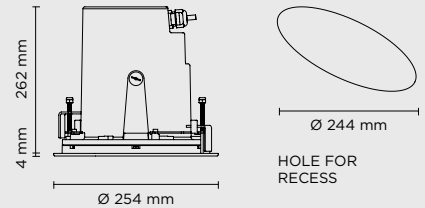

## CIELO MAXI HP DMX RGBW

Diameter 254mm ceiling-recessed luminaire for outdoor installation, phosphochromatised and polyester powder coated die-cast copper-free aluminium body and stainless steel AISI 316L frame, tempered safety glass, moulded silicone gasket. Light source tilt system +/- 15deg from outside. Built-in LED driver, DMX interface integrated; with 6 x CREE "XML" RGBW LED. IP67 rating.

### Technical data

Wattage	28 WATT
IP Rating	IP67
IK Rating	IK10
Material	high corrosion resistance die-cast copper-free aluminium
Trim	Stainless steel AISI 316L
Coating	polyester powder coating with phosphochromating pre-finish
Light Source	Nr. 6 CREE "XML" RGBW LED
Screws	Stainless steel
Remote driver	Constant voltage 24V DC remote driver needed
DMX	DMX interface integrated
Gasket	Silicone rubber
Glass	Tempered
Cable gland	M20 + PG9
Power cable	1 mt. neoprene power cable included
DMX cable	DMX IN cable included
Gross weight	5,70 Kg