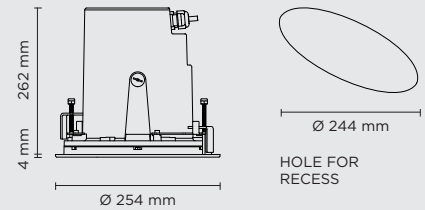

701314

CIELO MAXI WALL-WASHER

Diameter 254mm ceiling-recessed luminaire for outdoor installation, phosphochromatised and polyester powder coated die-cast copper-free aluminium body and stainless steel AISI 316L frame, tempered safety glass, moulded silicone gasket. Built-in LED driver 220-240V 50-60Hz, with 66 x mid-power SAMSUNG 2835 LED. IP67 rating.

light source	light beam options	lumen output (lm)	lumin. efficacy (lm/w)
2700°K warm-white			
mid-power led	WALL-WASHER	1800	75.00
3000°K warm-white			
mid-power led	WALL-WASHER	1880	78.33
4000°K neutral-white			
mid-power led	WALL-WASHER	1960	81.67

Finish color options:

 Stainless Steel

Technical features

Available on request

Technical data

Wattage	24 WATT
IP Rating	IP67
IK Rating	IK10
Material	high corrosion resistance die-cast copper-free aluminum
Trim	Stainless steel AISI 316L
Coating	polyester powder coating with phosphochromating pre-finish
Light Source	Nr. 66 x mid-power SAMSUNG 2835 LED
Screws	Stainless steel
Transformer	Electrical power supply 220/240V 50/60Hz built-in
Gasket	Silicone rubber
Glass	Tempered
Cable gland	M20
Power cable	1 mt. neoprene power cable included
Gross weight	5,70 Kg