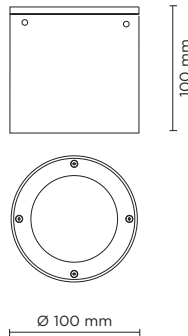

707001

TECH MINI STEEL ROUND 03

Round downlight for outdoor surface installation on the ceiling, luminaire body completely realized in mirrored stainless steel AISI 316L, tempered safety glass, moulded silicone gasket and stainless steel screws. Built-in LED driver 220-240V 50-60Hz, with 1 x COB CREE LED. IP65 rating.

| light source | light beam options | lumen output (lm) | lumin. efficacy (lm/w) |
|--------------------------|---|-------------------|------------------------|
| 3000°K warm-white | | | |
| cob led |  30° | 480 | 96.00 |

Finish color options:

 Textured Grey
RAL 9006

Technical features

Technical data

| | |
|--------------|---|
| Wattage | 5 WATT |
| IP Rating | IP65 |
| IK Rating | IK08 |
| Material | Mirrored stainless steel AISI 316L |
| Light source | NR. 1 x 5W CREE COB LED |
| Screws | Stainless steel |
| Transformer | Electronic power supply 220/240V 50/60Hz built-in |
| Gasket | Silicone rubber |
| Power cable | 0.3 mt. neoprene power cable included |
| Glass | Tempered |
| Gross weight | 1,50 Kg |