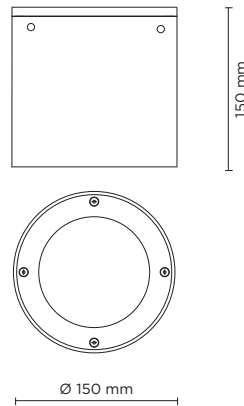

707002

TECH MEDIUM STEEL ROUND 03

Round downlight for outdoor surface installation on the ceiling, luminaire body completely realized in mirrored stainless steel AISI 316L, tempered safety glass, moulded silicone gasket and stainless steel screws. Built-in LED driver 220-240V 50-60Hz, with 1 x COB CREE LED. IP65 rating.

light source	light beam options	lumen output (lm)	lumin. efficacy (lm/w)
3000°K warm-white			
cob led	 30°	960	80.00

Finish color options:

 Mirrored Stainless Steel

Technical features

Technical data

Wattage	12 WATT
IP Rating	IP65
IK Rating	IK08
Material	Mirrored stainless steel AISI 316L
Light source	NR. 1 x 12W CREE COB LED
Screws	Stainless steel
Transformer	Electronic power supply 220/240V 50/60Hz built-in
Gasket	Silicone rubber
Power cable	0.3 mt. neoprene power cable included
Glass	Tempered
Gross weight	3,00 Kg