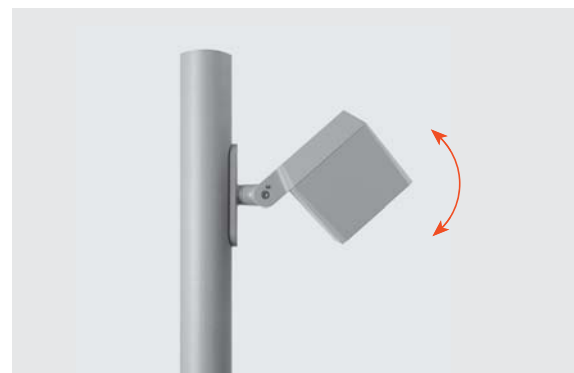

808001 - 808003

QUBO MEDIUM POLE

Designed by
NAVA + AROSIO

Pole-mounted projector for outdoor installation on a pole; with U shape fixing bracket allowing vertical adjustment of +90° / -40°. Phospho-chromatised and polyester powder coated die-cast copper-free aluminium base and head, tempered safety glass, moulded silicone gaskets, with screws in stainless steel. Built-in LED driver. IP66 rating.

808001

808003

Technical features

Available on request

Technical data

IP Rating	IP66
IK Rating	IK10
Material	High corrosion resistance die-cast copper-free aluminum body
Coating	Polyester powder coating with phosphochromating pre-finish
Screws	Stainless steel
Transformer	Electrical power supply 220/240V 50/60Hz built-in
Gasket	Silicone rubber
Glass	Tempered
Power cable	3 Mt. Power cable included

808001		QUBO MEDIUM COB POLE - 16 WATT 220-240V 50-60HZ		
light source	light beam options	lumen output (lm)	lumin. efficacy (lm/w)	
3000°K warm-white				
cob led	 14°	1.900	118.75	
cob led	 35°	1.813	113.31	
cob led	 55°	1.722	107.62	
4000°K neutral-white				
cob led	 14°	2.000	125.00	
cob led	 35°	1.900	118.75	
cob led	 55°	1.805	112.81	
2700°K CCT available on request				