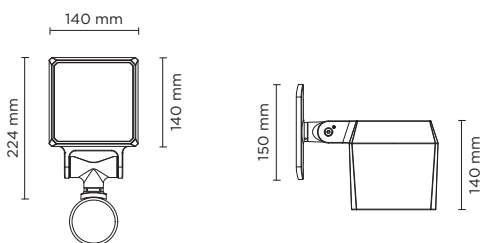

808001 - 808003

QUBO MEDIUM POLE

Designed by
NAVA + AROSIO

Pole-mounted projector for outdoor installation on a pole; with U shape fixing bracket allowing vertical adjustment of +90° / -40°. Phospho-chromatised and polyester powder coated die-cast copper-free aluminium base and head, tempered safety glass, moulded silicone gaskets, with screws in stainless steel. Built-in LED driver. IP66 rating.

808001

808003

Technical features

Available on request

Technical data

IP Rating	IP66
IK Rating	IK10
Material	High corrosion resistance die-cast copper-free aluminum body
Coating	Polyester powder coating with phosphochromating pre-finish
Screws	Stainless steel
Transformer	Electrical power supply 220/240V 50/60Hz built-in
Gasket	Silicone rubber
Glass	Tempered
Power cable	3 Mt. Power cable included

Colors options

-  Textured Grey RAL 9006
-  Anthracite Grey RAL 7016
-  Matt Black (on request)

Technical data

Wattage	16 WATT
Light source	1 x COB CREE "CXB 1512" LED
Gross weight	3,50 Kg

808003		QUBO MEDIUM HP POLE - 20 WATT 220-240V 50-60HZ		
light source	light beam options	lumen output (lm)	lumin. efficacy (lm/w)	
3000°K warm-white				
high-power led	 4°	2.050	102.50	
high-power led	 10°	2.000	100.00	
high-power led	 28°	1.950	97.50	
4000°K neutral-white				
high-power led	 4°	2.100	105.00	
high-power led	 10°	2.050	102.50	
high-power led	 28°	2.000	100.00	
2700°K CCT available on request				

Colors options

-  Textured Grey RAL 9006
-  Anthracite Grey RAL 7016
-  Matt Black (on request)

Technical data

Wattage	20 WATT
Light source	3 x CREE "XHP35" LED
Gross weight	3,50 Kg

POLES & ACCESSORIES

Full technical details of poles and accessories for poles are available at the end of the catalogue