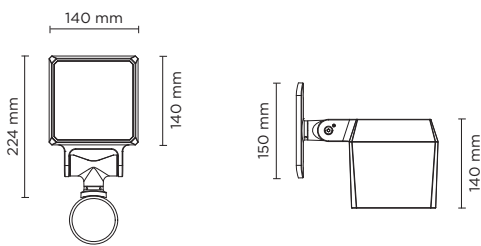

808001 - 808003

QUBO MEDIUM POLE

Designed by
NAVA + AROSIO

Pole-mounted projector for outdoor installation on a pole; with U shape fixing bracket allowing vertical adjustment of +90° / -40°. Phospho-chromatised and polyester powder coated die-cast copper-free aluminium base and head, tempered safety glass, moulded silicone gaskets, with screws in stainless steel. Built-in LED driver. IP66 rating.

808001

808003

Technical features

Available on request

Technical data

IP Rating	IP66
IK Rating	IK10
Material	High corrosion resistance die-cast copper-free aluminum body
Coating	Polyester powder coating with phosphochromating pre-finish
Screws	Stainless steel
Transformer	Electrical power supply 220/240V 50/60Hz built-in
Gasket	Silicone rubber
Glass	Tempered
Power cable	3 Mt. Power cable included

Colors options

-  Textured Grey RAL 9006
-  Anthracite Grey RAL 7016
-  Matt Black (on request)

Technical data

Wattage	16 WATT
Light source	1 x COB CREE "CXB 1512" LED
Gross weight	3,50 Kg

808003		QUBO MEDIUM HP POLE - 20 WATT 220-240V 50-60HZ		
light source	light beam options	lumen output (lm)	lumin. efficacy (lm/w)	
3000°K warm-white				
high-power led	 4°	2.050	102.50	
high-power led	 10°	2.000	100.00	
high-power led	 28°	1.950	97.50	
4000°K neutral-white				
high-power led	 4°	2.100	105.00	
high-power led	 10°	2.050	102.50	
high-power led	 28°	2.000	100.00	
2700°K CCT available on request				

Colors options

-  Textured Grey RAL 9006
-  Anthracite Grey RAL 7016
-  Matt Black (on request)

Technical data

Wattage	20 WATT
Light source	3 x CREE "XHP35" LED
Gross weight	3,50 Kg

POLES & ACCESSORIES

Full technical details of poles and accessories for poles are available at the end of the catalogue