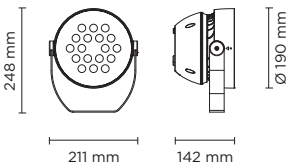

Technical features

Technical data

IP Rating	IP66
IK Rating	O8
Material	High corrosion resistance die-cast copper-free aluminum body
Coating	Polyester powder coating with phosphochromating pre-finish
Light source	OSRAM OSOLON SSL 80 LED
Screws	Stainless steel
Transformer	Built-in or remote, as per customer preference
Gasket	Silicone rubber
Glass	Tempered
Power cable	1 mt. power cable included

Technical data

Wattage	36 WATT
Light source	NR. 18 OSRAM LED
Gross weight	2,60 Kg

101802 LIGHTBEAM-30

light source	light beam options	lumen output (lm)
3000°K warm-white		
high-power led	8° / 15° / 30° / 45° / 60° / 15x60° / 20x40°	4.887
4000°K neutral-white		
high-power led	8° / 15° / 30° / 45° / 60° / 15x60° / 20x40°	4.986

Technical data

Wattage	60 WATT
Light source	NR. 30 OSRAM LED
Gross weight	5,20 Kg

101803 LIGHTBEAM-48

light source	light beam options	lumen output (lm)
3000°K warm-white		
high-power led	8° / 15° / 30° / 45° / 60° / 15x60° / 20x40°	6.277
4000°K neutral-white		
high-power led	8° / 15° / 30° / 45° / 60° / 15x60° / 20x40°	6.405

Technical data

Wattage	100 WATT
Light source	NR. 48 OSRAM LED
Gross weight	7,30 Kg

101804 LIGHTBEAM-60

light source	light beam options	lumen output (lm)
3000°K warm-white		
high-power led	8° / 15° / 30° / 45° / 60° / 15x60° / 20x40°	12.135
4000°K neutral-white		
high-power led	8° / 15° / 30° / 45° / 60° / 15x60° / 20x40°	12.383