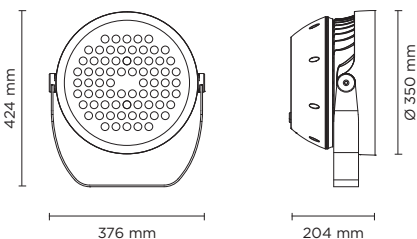

101801 LIGHTBEAM-18

light source	light beam options	lumen output (lm)
3000°K warm-white		
high-power led	8° / 15° / 30° / 45° / 60° / 15x60° / 20x40°	2.702
4000°K neutral-white		
high-power led	8° / 15° / 30° / 45° / 60° / 15x60° / 20x40°	2.758

Technical data

Wattage	36 WATT
Light source	NR. 18 OSRAM LED
Gross weight	2,60 Kg

101802 LIGHTBEAM-30

light source	light beam options	lumen output (lm)
3000°K warm-white		
high-power led	8° / 15° / 30° / 45° / 60° / 15x60° / 20x40°	4.887
4000°K neutral-white		
high-power led	8° / 15° / 30° / 45° / 60° / 15x60° / 20x40°	4.986

Technical data

Wattage	60 WATT
Light source	NR. 30 OSRAM LED
Gross weight	5,20 Kg

101803 LIGHTBEAM-48

light source	light beam options	lumen output (lm)
3000°K warm-white		
high-power led	8° / 15° / 30° / 45° / 60° / 15x60° / 20x40°	6.277
4000°K neutral-white		
high-power led	8° / 15° / 30° / 45° / 60° / 15x60° / 20x40°	6.405

Technical data

Wattage	100 WATT
Light source	NR. 48 OSRAM LED
Gross weight	7,30 Kg

101804 LIGHTBEAM-60

light source	light beam options	lumen output (lm)
3000°K warm-white		
high-power led	8° / 15° / 30° / 45° / 60° / 15x60° / 20x40°	12.135
4000°K neutral-white		
high-power led	8° / 15° / 30° / 45° / 60° / 15x60° / 20x40°	12.383