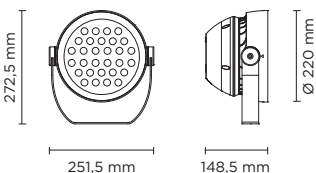

101801 LIGHTBEAM-18

light source	light beam options	lumen output (lm)
3000°K warm-white		
high-power led	8° / 15° / 30° / 45° / 60° / 15x60° / 20x40°	2.702
4000°K neutral-white		
high-power led	8° / 15° / 30° / 45° / 60° / 15x60° / 20x40°	2.758

Technical data

Wattage	36 WATT
Light source	NR. 18 OSRAM LED
Gross weight	2,60 Kg

101802 LIGHTBEAM-30

light source	light beam options	lumen output (lm)
3000°K warm-white		
high-power led	8° / 15° / 30° / 45° / 60° / 15x60° / 20x40°	4.887
4000°K neutral-white		
high-power led	8° / 15° / 30° / 45° / 60° / 15x60° / 20x40°	4.986

Technical data

Wattage	60 WATT
Light source	NR. 30 OSRAM LED
Gross weight	5,20 Kg

101803 LIGHTBEAM-48

light source	light beam options	lumen output (lm)
3000°K warm-white		
high-power led	8° / 15° / 30° / 45° / 60° / 15x60° / 20x40°	6.277
4000°K neutral-white		
high-power led	8° / 15° / 30° / 45° / 60° / 15x60° / 20x40°	6.405

Technical data

Wattage	100 WATT
Light source	NR. 48 OSRAM LED
Gross weight	7,30 Kg

101804 LIGHTBEAM-60

light source	light beam options	lumen output (lm)
3000°K warm-white		
high-power led	8° / 15° / 30° / 45° / 60° / 15x60° / 20x40°	12.135
4000°K neutral-white		
high-power led	8° / 15° / 30° / 45° / 60° / 15x60° / 20x40°	12.383