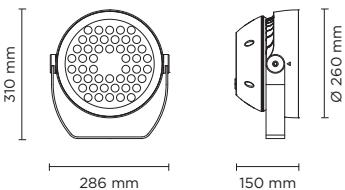

101801 LIGHTBEAM-18

light source	light beam options	lumen output (lm)
3000°K warm-white		
high-power led	8° / 15° / 30° / 45° / 60° / 15x60° / 20x40°	2.702
4000°K neutral-white		
high-power led	8° / 15° / 30° / 45° / 60° / 15x60° / 20x40°	2.758

Technical data

Wattage	36 WATT
Light source	NR. 18 OSRAM LED
Gross weight	2,60 Kg

101802 LIGHTBEAM-30

light source	light beam options	lumen output (lm)
3000°K warm-white		
high-power led	8° / 15° / 30° / 45° / 60° / 15x60° / 20x40°	4.887
4000°K neutral-white		
high-power led	8° / 15° / 30° / 45° / 60° / 15x60° / 20x40°	4.986

Technical data

Wattage	60 WATT
Light source	NR. 30 OSRAM LED
Gross weight	5,20 Kg

101803 LIGHTBEAM-48

light source	light beam options	lumen output (lm)
3000°K warm-white		
high-power led	8° / 15° / 30° / 45° / 60° / 15x60° / 20x40°	6.277
4000°K neutral-white		
high-power led	8° / 15° / 30° / 45° / 60° / 15x60° / 20x40°	6.405

Technical data

Wattage	100 WATT
Light source	NR. 48 OSRAM LED
Gross weight	7,30 Kg

101804 LIGHTBEAM-60

light source	light beam options	lumen output (lm)
3000°K warm-white		
high-power led	8° / 15° / 30° / 45° / 60° / 15x60° / 20x40°	12.135
4000°K neutral-white		
high-power led	8° / 15° / 30° / 45° / 60° / 15x60° / 20x40°	12.383