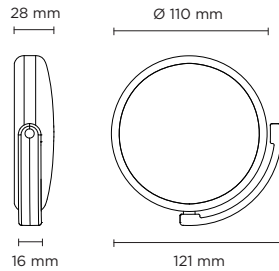

102101

**COINY**

Projector for outdoor installation on a façade/ wall. Phospho-chromatised and polyester powder coated die-cast copper-free aluminium, tempered safety glass, moulded silicone gasket and stainless steel screws. With 1 direct 220-240V LUMENS "EDC 38C" COB LED. IP66 rating.

light source	light beam options	lumen output (lm)	lumin. efficacy (lm/w)
<b>3000°K warm-white</b>			
cob led	18°	400	50.00
cob led	36°	390	48.75
cob led	60°	375	46.88
<b>4000°K neutral-white</b>			
cob led	18°	410	51.25
cob led	36°	400	50.00
cob led	60°	385	48.13

**Finish color options:**

- Textured Grey RAL 9006
- Anthracite Grey RAL 7016
- Matt Black (on request)

**Technical features**

**Technical data**

Wattage	8 WATT
IP Rating	IP66
IK Rating	08
Material	high corrosion resistance die-cast copper-free aluminum body
Coating	polyester powder coating with phosphochromating pre-finish
Light source	1 x LUMENS "EDC 38C" COB LED
Screws	Stainless steel
Transformer	Electrical power supply 220/240V 50/60Hz built-in
Gasket	Silicone rubber
Glass	Tempered
Power cable	1 mt. power cable included
Gross weight	1,20 Kg