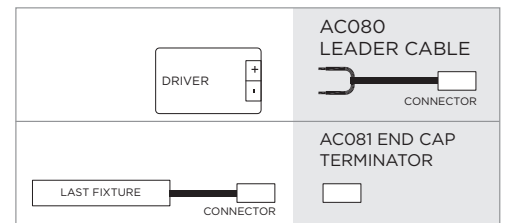

Technical data

| | |
|--------------|----------------|
| Wattage | 9 WATT |
| Voltage | 24V DC |
| Length | 500 mm |
| Light source | Nr. 9 CREE LED |
| Gross weight | 2,00 Kg |

Technical data

| | |
|--------------|-----------------|
| Wattage | 18 WATT |
| Voltage | 24V DC |
| Length | 500 mm |
| Light source | Nr. 18 CREE LED |
| Gross weight | 2,00 Kg |