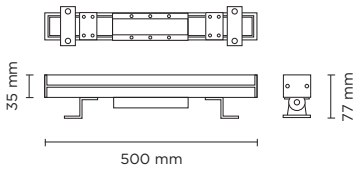

402702		GRAZER-18 500
light source	light beam options	lumen output (lm)
3000°K warm-white		
high-power led	8° / 20° / 30° / 60° / 15x30° / 10x60°	1.400
4000°K neutral-white		
high-power led	8° / 20° / 30° / 60° / 15x30° / 10x60°	1.440