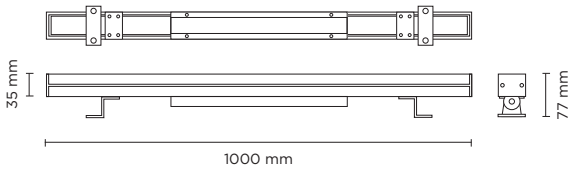

402703		GRAZER-18 1000
light source	light beam options	lumen output (lm)
3000°K warm-white		
high-power led	8° / 20° / 30° / 60° / 15x30° / 10x60°	1.400
4000°K neutral-white		
high-power led	8° / 20° / 30° / 60° / 15x30° / 10x60°	1.440