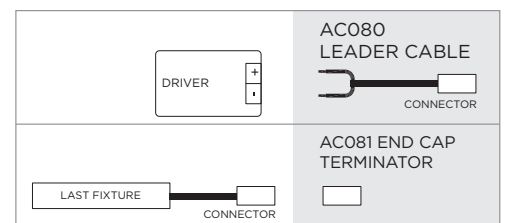

Technical data

Wattage	36 WATT
Voltage	24V DC
Length	1.000 mm
Light source	Nr. 36 CREE LED
Gross weight	3,00 Kg