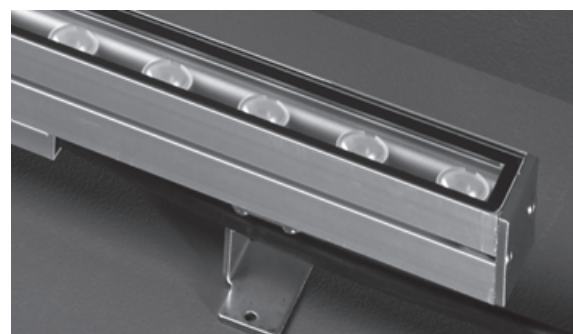

402701-02-03-04

GRAZER

Linear wall mounted luminaire for outdoor installation for façade/wall grazing, length 500 mm or 1.000mm.

Anodized extruded copper-free aluminium body, tempered safety glass, moulded silicone gasket and stainless steel screws.

Remote 24V DC driver needed, with 9 to 36 CREE LED.

IP66 rating.

Technical features

Technical data

| | |
|---------------|---|
| IP Rating | IP66 |
| IK Rating | IK08 |
| Material | Extruded aluminum |
| Remote driver | Constant voltage 24V DC |
| Gasket | Silicone rubber |
| Glass | Tempered |
| Power cable: | Input and output power cable for loop-in/loop-out installation, supplied with male and female connector |