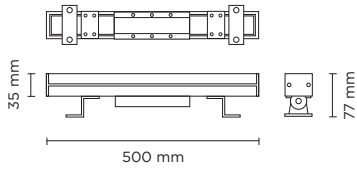

402701-02-03-04

GRAZER

Linear wall mounted luminaire for outdoor installation for façade/wall grazing, length 500 mm or 1.000mm.

Anodized extruded copper-free aluminium body, tempered safety glass, moulded silicone gasket and stainless steel screws.

Remote 24V DC driver needed, with 9 to 36 CREE LED.

IP66 rating.

Technical features

Technical data

| | |
|---------------|---|
| IP Rating | IP66 |
| IK Rating | IK08 |
| Material | Extruded aluminum |
| Remote driver | Constant voltage 24V DC |
| Gasket | Silicone rubber |
| Glass | Tempered |
| Power cable: | Input and output power cable for loop-in/loop-out installation, supplied with male and female connector |

Technical data

| | |
|--------------|----------------|
| Wattage | 9 WATT |
| Voltage | 24V DC |
| Length | 500 mm |
| Light source | Nr. 9 CREE LED |
| Gross weight | 2,00 Kg |

Technical data

| | |
|--------------|-----------------|
| Wattage | 18 WATT |
| Voltage | 24V DC |
| Length | 500 mm |
| Light source | Nr. 18 CREE LED |
| Gross weight | 2,00 Kg |

Technical data

| | |
|--------------|-----------------|
| Wattage | 18 WATT |
| Voltage | 24V DC |
| Length | 1.000 mm |
| Light source | Nr. 18 CREE LED |
| Gross weight | 3,00 Kg |

Technical data

| | |
|--------------|-----------------|
| Wattage | 36 WATT |
| Voltage | 24V DC |
| Length | 1.000 mm |
| Light source | Nr. 36 CREE LED |
| Gross weight | 3,00 Kg |