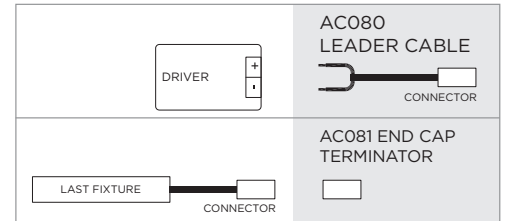

Technical data

Wattage	9 WATT
Voltage	24V DC
Length	500 mm
Light source	Nr. 9 CREE LED
Gross weight	2,00 Kg

Technical data

Wattage	18 WATT
Voltage	24V DC
Length	500 mm
Light source	Nr. 18 CREE LED
Gross weight	2,00 Kg