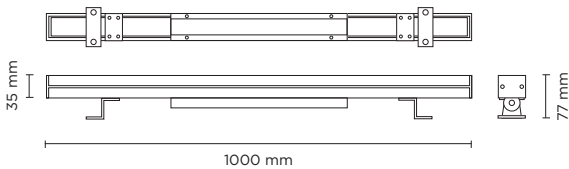

402704		GRAZER-36 1000
light source	light beam options	lumen output (lm)
3000°K warm-white		
high-power led	8° / 20° / 30° / 60° / 15x30° / 10x60°	2.820
4000°K neutral-white		
high-power led	8° / 20° / 30° / 60° / 15x30° / 10x60°	2.880