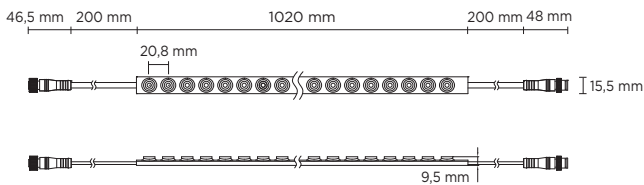

402901-02

HYDROFLEX OPTICS

1.000 / 4.000 mm length, 18.5mm x 9.5mm section, TOP bended encapsulated flexible LED strip for linear lighting, outdoor and indoor; LED circuit completely encapsulated with UV and high-temperatures resistant polyurethane sheath, complete with lenses for wall washing effect. Double power cable with male/female connectors included, suitable for in-line installation. Cuttable each 125 mm. Remote driver 24V DC needed. With nr. 48 Lumileds LED per meter. IP67 rating.

Technical features

Technical data

Wattage	18 WATT / meter
IP Rating	IP67
Material	High performances UV resistant polyurethane
Light source	Lumileds LED
Transformer	Constant voltage 24V DC remote power supply
Power cable	Supplied with male/female connectors and 20 cm cables for loop-in loop-out

Technical data

Wattage	18 WATT
IP Rating	IP67
Gross weight	0,30 Kg

402902		HYDROFLEX OPTICS 4000		
light source	light beam options	lumen output (lm)	lumin. efficacy (lm/w)	
3000°K warm-white				
led	30°	6.684	92.83	
led	60°	6.576	91.34	

1.000 mm Linear profile for Hydroflex Optics realized in Anodized aluminum. Ideal for straight installations.

AC084 LEADER CABLE FOR HYDROFLEX OPTICS (MALE + FEMALE)

Initial cable to connect the driver to first luminaire of an in-line installation of multiple luminaires, all connected to one driver. Includes 1x male connector with 30 cm cable and 1x female connector with 30 cm cable.