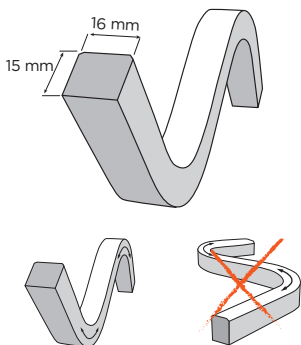

402901-02

HYDROFLEX OPTICS

1.000 / 4.000 mm length, 18.5mm x 9.5mm section, TOP bended encapsulated flexible LED strip for linear lighting, outdoor and indoor; LED circuit completely encapsulated with UV and high-temperatures resistant polyurethane sheath, complete with lenses for wall washing effect. Double power cable with male/female connectors included, suitable for in-line installation. Cuttable each 125 mm. Remote driver 24V DC needed. With nr. 48 Lumileds LED per meter. IP67 rating.

Technical features

Technical data

Wattage	18 WATT / meter
IP Rating	IP67
Material	High performances UV resistant polyurethane
Light source	Lumileds LED
Transformer	Constant voltage 24V DC remote power supply
Power cable	Supplied with male/female connectors and 20 cm cables for loop-in loop-out

AC082 MOUNTING CLIP FOR HYDROFLEX OPTICS

Mounting clip for Hydroflex Optics realized in Stainless steel, clip to be applied every 40 cm, to secure with screws. Ideal for bended installations.

AC083 ALUMINUM LINEAR PROFILE FOR HYDROFLEX OPTICS

1.000 mm Linear profile for Hydroflex Optics realized in Anodized aluminum. Ideal for straight installations.

AC084 LEADER CABLE FOR HYDROFLEX OPTICS (MALE + FEMALE)

Initial cable to connect the driver to first luminaire of an in-line installation of multiple luminaires, all connected to one driver. Includes 1x male connector with 30 cm cable and 1x female connector with 30 cm cable.