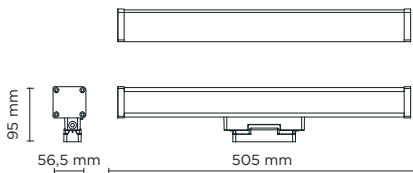

403007

LINE-B SLIGHT 17 BASE

Linear luminaire for outdoor installation on a façade/wall, length 505mm, Phosphochromatised and polyester powder coated extruded copper-free aluminium body, tempered safety glass, moulded silicone gaskets. Fixing system through central base allowing product orientation. Special optics with "invisa-light" technology. Built-in LED driver 220-240V 50-60Hz, with 17 CREE XP-G2 LED. IP67 rating.

light source	light beam options	lumen output (lm)	lumin. efficacy (lm/w)
3000°K warm-white			
high-power led	15°	1.896	90.3
high-power led	35°	1.802	85.82
high-power led	55°	1.712	81.52
4000°K neutral-white			
high-power led	15°	1.976	94.11
high-power led	35°	1.877	89.39
high-power led	55°	1.783	84.90

Finish color options:

- Textured Grey RAL 9006
- Anthracite Grey RAL 7016
- Matt Black (on request)

Technical features

Technical data

Wattage	21 WATT
IP Rating	IP67
IK Rating	IK09
Material	High corrosion resistance extruded copper-free aluminium body and fixing base
Coating	Polyester powder coating with phosphochromating pre-finish
Light source	NR. 17 x 1 W CREE "XP-G2" LED
Screws	Stainless steel
Static weight resistance	Max 5000 Kg
Transformer	Electronic power supply 220/240V 50/60Hz built-in
Gasket	Silicone rubber
Glass	Tempered
Optics	Special optics with "invisa-light" technology
Cable gland	Double PG9
Power cable	1 mt. neoprene power cable included
Gross weight	2,50 Kg