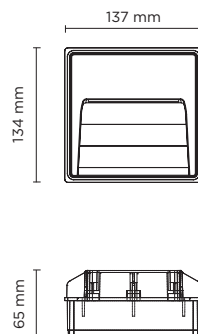

504001

SURF RECESS MINI

Square wall-recessed luminaire for outdoor installation, phospho-chromatised and polyester powder coated extruded copper-free aluminium body, tempered frosted glass diffuser, moulded silicone gaskets, polypropylene housing for recess. Built-in LED driver 220-240V 50-60Hz, with 6 CREE XH-G mid-power LED. IP65 rating.

light source	light beam options	lumen output (lm)	lumin. efficacy (lm/w)
3000°K warm-white			
mid power led	 floor washer 180°	350	87.50
4000°K neutral-white			
mid power led	 floor washer 180°	360	90.00

Finish color options:

 Textured Grey RAL 9006

 Anthracite Grey RAL 7016

 Matt Black (on request)

Technical features

Technical data

Wattage	4 WATT
IP Rating	IP65
IK Rating	IK08
Material	High corrosion resistance die-cast copper-free aluminum body
Coating	Polyester powder coating with phosphochromating pre-finish
Light source	NR. 6 x CREE XH-G LED
Screws	Stainless steel
Transformer	Electrical power supply 220/240V 50/60Hz built-in
Gasket	Silicone rubber
Glass	Tempered
Cable gland	M12 rubber grommet
Power cable	0.10 mt power cable included
Gross weight	0,70 Kg
Included	Polypropylene housing for recess