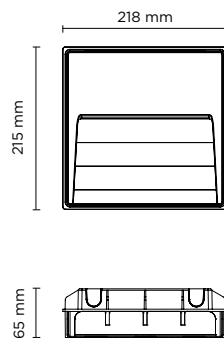

504002

SURF RECESS MEDIUM

Square wall-recessed luminaire for outdoor installation, phospho-chromatised and polyester powder coated extruded copper-free aluminium body, tempered frosted glass diffuser, moulded silicone gaskets, polypropylene housing for recess. Built-in LED driver 220-240V 50-60Hz, with 14 CREE XH-G mid-power LED. IP65 rating.

light source	light beam options	lumen output (lm)	lumin. efficacy (lm/w)
3000°K warm-white			
mid power led	 floor washer 180°	650	81.25
4000°K neutral-white			
mid power led	 floor washer 180°	660	82.50

Finish color options:

 Textured Grey RAL 9006

 Anthracite Grey RAL 7016

 Matt Black (on request)

Technical features

Technical data

Wattage	8 WATT
IP Rating	IP65
IK Rating	IK08
Material	High corrosion resistance die-cast copper-free aluminum body
Coating	Polyester powder coating with phosphochromating pre-finish
Light source	NR. 14 x CREE XH-G LED
Screws	Stainless steel
Transformer	Electrical power supply 220/240V 50/60Hz built-in
Gasket	Silicone rubber
Glass	Tempered
Cable gland	M16 rubber grommet
Power cable	0.10 mt power cable included
Gross weight	1,50 Kg
Included	Polypropylene housing for recess